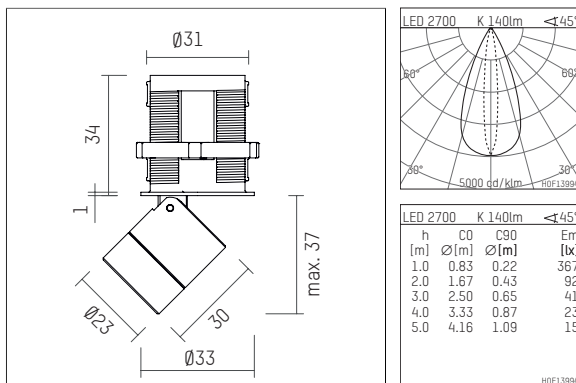

120 966 02 721 R | black anodised

ak.tina 1
recessed spotlight
LED | 2 W 2700 K

- recessed spotlight ak.tina 1
- minimalistic system for recessed mounting
- with a rim projecting over the ceiling
- for installation into suspended ceilings or casting drums
- with LED 140 lm
- colour temperature: 2700 K
- colour rendering index: CRI >90
- L90 / B10 (50.000h)
- SDCM < 2
- total load: 2 W
- oval flood
- for external control gear
- secondary connection:
- supply cord with plug connection, length: 420 mm
- housing of aluminium
- recessing ring of thermoplastic
- height: 35 mm
- diameter: 33 mm, recessing diameter: 31 mm
- recessing depth: 50 mm, ceiling thickness: 2-25mm
- rotatable 360°, 90° tiltable
- weight: 0,063 kg
- protection rating: IP20
- protection class III
- 5 years Hoffmeister warranty
- Made in Germany
- maximum ambient temperature: 35 ° C
- certificates: manufactured according to DIN VDE 0711 / EN 60598, CE
- colour: black anodised
- 120 966 02 721 R

- Overview of accessories on the following page / s

120 966 02 721 R
accessory

Required accessories

description accessory general	dimensions in mm	item number	pic.-No.
LED power unit, 1-10V constant current driver hotplug 700mA, 20W, for max. 6 ak.tina	LxWxH: 149 x 40 x 21	120 986 10 000 A	01
LED power unit, DALI mit Amplitudendimmung constant current driver hotplug 700mA, 20W, for max. 6 ak.tina	LxWxH: 149 x 40 x 21	120 986 10 000 D	01
LED power unit constant current driver hotplug 700mA, 20W, for max. 6 ak.tina	LxWxH: 149 x 40 x 21	120 986 10 000	01

120 966 02 721 R
accessory

Optional accessories

description accessory general	dimensions in mm	item number	pic.-No.
connection ring, with honeycomb louver for ak.tina		120 993 00 721	06
connection ring, with wide-flood lens for ak.tina		120 997 00 721	05