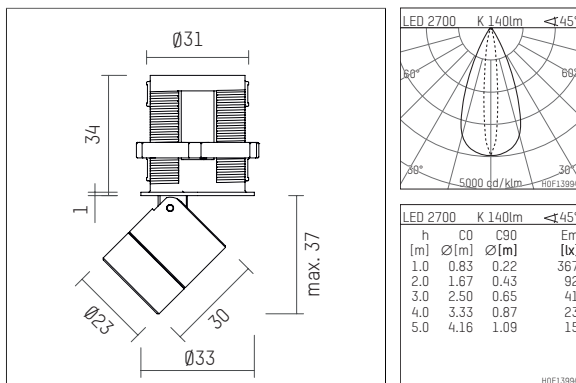

120 966 02 907 R | silver anodised

ak.tina 1
recessed spotlight
LED | 2 W 2700 K

- recessed spotlight ak.tina 1
- minimalistic system for recessed mounting
- with a rim projecting over the ceiling
- for installation into suspended ceilings or casting drums
- with LED 140 lm
- colour temperature: 2700 K
- colour rendering index: CRI >90
- L90 / B10 (50.000h)
- SDCM < 2
- total load: 2 W
- oval flood
- for external control gear
- secondary connection:
- supply cord with plug connection, length: 420 mm
- housing of aluminium
- recessing ring of thermoplastic
- height: 35 mm
- diameter: 33 mm, recessing diameter: 31 mm
- recessing depth: 50 mm, ceiling thickness: 2-25mm
- rotatable 360°, 90° tiltable
- weight: 0,063 kg
- protection rating: IP20
- protection class III
- 5 years Hoffmeister warranty
- Made in Germany
- maximum ambient temperature: 35 ° C
- certificates: manufactured according to DIN VDE 0711 / EN 60598, CE
- colour: silver anodised
- 120 966 02 907 R

- Overview of accessories on the following page / s

120 966 02 907 R
accessory

Required accessories

description accessory general	dimensions in mm	item number	pic.-No.
LED power unit, 1-10V constant current driver hotplug 700mA, 20W, for max. 6 ak.tina	LxWxH: 149 x 40 x 21	120 986 10 000 A	01
LED power unit, DALI mit Amplitudendimmung constant current driver hotplug 700mA, 20W, for max. 6 ak.tina	LxWxH: 149 x 40 x 21	120 986 10 000 D	01
LED power unit constant current driver hotplug 700mA, 20W, for max. 6 ak.tina	LxWxH: 149 x 40 x 21	120 986 10 000	01

120 966 02 907 R
accessory

Optional accessories

description accessory general	dimensions in mm	item number	pic.-No.
connection ring, with honeycomb louver for ak.tina		120 993 00 907	06
connection ring, with wide-flood lense for ak.tina		120 997 00 907	06