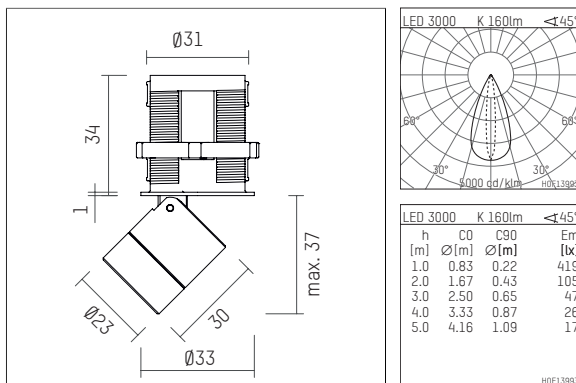

120 966 03 721 R | black anodised

ak.tina 1
recessed spotlight
LED | 2 W 3000 K

- recessed spotlight ak.tina 1
- minimalistic system for recessed mounting
- with a rim projecting over the ceiling
- for installation into suspended ceilings or casting drums
- with LED 210 lm
- colour temperature: 3000 K
- colour rendering index: CRI >90
- L90 / B10 (50.000h)
- SDCM < 2
- net luminous flux: 160 lm
- total load: 2 W
- luminous efficacy: 80,0 lm/W
- oval flood
- for external control gear
- secondary connection:
- supply cord with plug connection, length: 420 mm
- housing of aluminium
- recessing ring of thermoplastic
- height: 35 mm
- diameter: 33 mm, recessing diameter: 31 mm
- recessing depth: 50 mm, ceiling thickness: 2-25mm
- rotatable 360°, 90° tiltable
- weight: 0,063 kg
- protection rating: IP20
- protection class III
- 5 years Hoffmeister warranty
- Made in Germany
- maximum ambient temperature: 35 ° C
- certificates: manufactured according to DIN VDE 0711 / EN 60598, CE
- colour: black anodised
- 120 966 03 721 R

- Overview of accessories on the following page / s

120 966 03 721 R
accessory

Required accessories

description accessory general	dimensions in mm	item number	pic.-No.
LED power unit, 1-10V constant current driver hotplug 700mA, 20W, for max. 6 ak.tina	LxWxH: 149 x 40 x 21	120 986 10 000 A	01
LED power unit, DALI mit Amplitudendimmung constant current driver hotplug 700mA, 20W, for max. 6 ak.tina	LxWxH: 149 x 40 x 21	120 986 10 000 D	01
LED power unit constant current driver hotplug 700mA, 20W, for max. 6 ak.tina	LxWxH: 149 x 40 x 21	120 986 10 000	01

120 966 03 721 R
accessory

Optional accessories

description accessory general	dimensions in mm	item number	pic.-No.
connection ring, with honeycomb louver for ak.tina		120 993 00 721	06
connection ring, with wide-flood lens for ak.tina		120 997 00 721	05