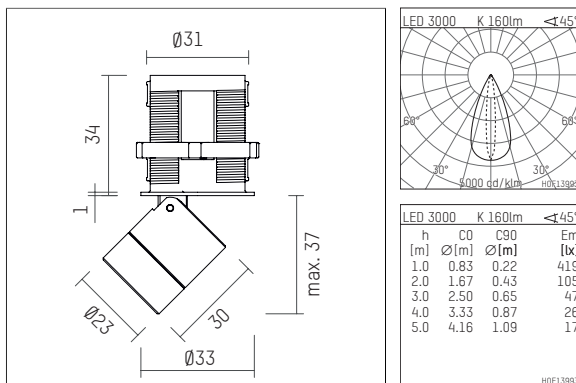

120 966 03 907 R | silver anodised

ak.tina 1
recessed spotlight
LED | 2 W 3000 K

- recessed spotlight ak.tina 1
- minimalistic system for recessed mounting
- with a rim projecting over the ceiling
- for installation into suspended ceilings or casting drums
- with LED 210 lm
- colour temperature: 3000 K
- colour rendering index: CRI >90
- L90 / B10 (50.000h)
- SDCM < 2
- net luminous flux: 160 lm
- total load: 2 W
- luminous efficacy: 80,0 lm/W
- oval flood
- for external control gear
- secondary connection:
- supply cord with plug connection, length: 420 mm
- housing of aluminium
- recessing ring of thermoplastic
- height: 35 mm
- diameter: 33 mm, recessing diameter: 31 mm
- recessing depth: 50 mm, ceiling thickness: 2-25mm
- rotatable 360°, 90° tiltable
- weight: 0,063 kg
- protection rating: IP20
- protection class III
- 5 years Hoffmeister warranty
- Made in Germany
- maximum ambient temperature: 35 ° C
- certificates: manufactured according to DIN VDE 0711 / EN 60598, CE
- colour: silver anodised
- 120 966 03 907 R

- Overview of accessories on the following page / s

120 966 03 907 R
accessory

Required accessories

description accessory general	dimensions in mm	item number	pic.-No.
LED power unit, 1-10V constant current driver hotplug 700mA, 20W, for max. 6 ak.tina	LxWxH: 149 x 40 x 21	120 986 10 000 A	01
LED power unit, DALI mit Amplitudendimmung constant current driver hotplug 700mA, 20W, for max. 6 ak.tina	LxWxH: 149 x 40 x 21	120 986 10 000 D	01
LED power unit constant current driver hotplug 700mA, 20W, for max. 6 ak.tina	LxWxH: 149 x 40 x 21	120 986 10 000	01

120 966 03 907 R
accessory

Optional accessories

description accessory general	dimensions in mm	item number	pic.-No.
connection ring, with honeycomb louver for ak.tina		120 993 00 907	06
connection ring, with wide-flood lense for ak.tina		120 997 00 907	06