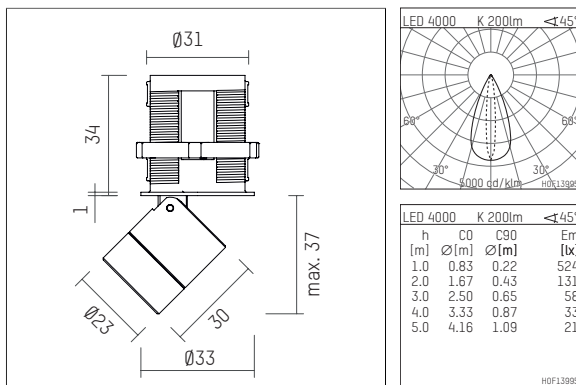

120 966 04 721 R | black anodised

ak.tina 1
recessed spotlight
LED | 2 W 4000 K

- recessed spotlight ak.tina 1
- minimalistic system for recessed mounting
- with a rim projecting over the ceiling
- for installation into suspended ceilings or casting drums
- with LED 260 lm
- colour temperature: 4000 K
- colour rendering index: CRI >80
- L90 / B10 (50.000h)
- SDCM < 2
- net luminous flux: 200 lm
- total load: 2 W
- luminous efficacy: 100,0 lm/W
- oval flood
- for external control gear
- secondary connection:
- supply cord with plug connection, length: 420 mm
- housing of aluminium
- recessing ring of thermoplastic
- height: 35 mm
- diameter: 33 mm, recessing diameter: 31 mm
- recessing depth: 50 mm, ceiling thickness: 2-25mm
- rotatable 360°, 90° tiltable
- weight: 0,063 kg
- protection rating: IP20
- protection class III
- 5 years Hoffmeister warranty
- Made in Germany
- maximum ambient temperature: 35 ° C
- certificates: manufactured according to DIN VDE 0711 / EN 60598, CE
- colour: black anodised
- 120 966 04 721 R

- Overview of accessories on the following page / s

120 966 04 721 R
accessory

Required accessories

description accessory general	dimensions in mm	item number	pic.-No.
LED power unit, 1-10V constant current driver hotplug 700mA, 20W, for max. 6 ak.tina	LxWxH: 149 x 40 x 21	120 986 10 000 A	01
LED power unit, DALI mit Amplitudendimmung constant current driver hotplug 700mA, 20W, for max. 6 ak.tina	LxWxH: 149 x 40 x 21	120 986 10 000 D	01
LED power unit constant current driver hotplug 700mA, 20W, for max. 6 ak.tina	LxWxH: 149 x 40 x 21	120 986 10 000	01

120 966 04 721 R
accessory

Optional accessories

description accessory general	dimensions in mm	item number	pic.-No.
connection ring, with honeycomb louver for ak.tina		120 993 00 721	06
connection ring, with wide-flood lens for ak.tina		120 997 00 721	05