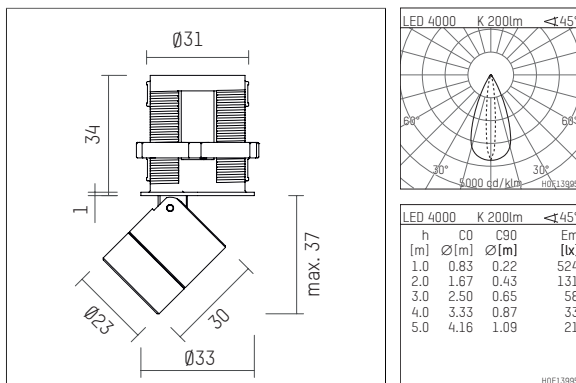

120 966 04 907 R | silver anodised

ak.tina 1
recessed spotlight
LED | 2 W 4000 K

- recessed spotlight ak.tina 1
- minimalistic system for recessed mounting
- with a rim projecting over the ceiling
- for installation into suspended ceilings or casting drums
- with LED 260 lm
- colour temperature: 4000 K
- colour rendering index: CRI >80
- L90 / B10 (50.000h)
- SDCM < 2
- net luminous flux: 200 lm
- total load: 2 W
- luminous efficacy: 100,0 lm/W
- oval flood
- for external control gear
- secondary connection:
- supply cord with plug connection, length: 420 mm
- housing of aluminium
- recessing ring of thermoplastic
- height: 35 mm
- diameter: 33 mm, recessing diameter: 31 mm
- recessing depth: 50 mm, ceiling thickness: 2-25mm
- rotatable 360°, 90° tiltable
- weight: 0,063 kg
- protection rating: IP20
- protection class III
- 5 years Hoffmeister warranty
- Made in Germany
- maximum ambient temperature: 35 ° C
- certificates: manufactured according to DIN VDE 0711 / EN 60598, CE
- colour: silver anodised
- 120 966 04 907 R

- Overview of accessories on the following page / s

120 966 04 907 R
accessory

Required accessories

description accessory general	dimensions in mm	item number	pic.-No.
LED power unit, 1-10V constant current driver hotplug 700mA, 20W, for max. 6 ak.tina	LxWxH: 149 x 40 x 21	120 986 10 000 A	01
LED power unit, DALI mit Amplitudendimmung constant current driver hotplug 700mA, 20W, for max. 6 ak.tina	LxWxH: 149 x 40 x 21	120 986 10 000 D	01
LED power unit constant current driver hotplug 700mA, 20W, for max. 6 ak.tina	LxWxH: 149 x 40 x 21	120 986 10 000	01

120 966 04 907 R
accessory

Optional accessories

description accessory general	dimensions in mm	item number	pic.-No.
connection ring, with honeycomb louver for ak.tina		120 993 00 907	06
connection ring, with wide-flood lense for ak.tina		120 997 00 907	06