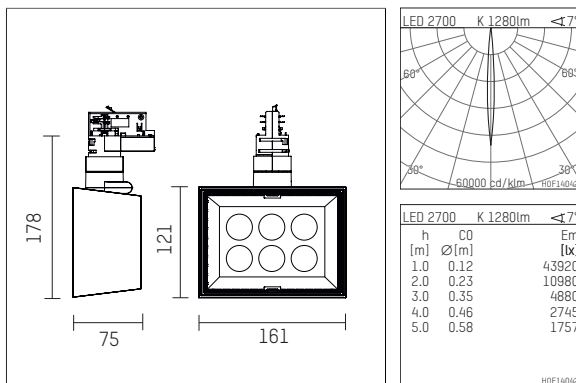

123 121 02 721 D | black

li.co
spotlight
LED | 21 W 2700 K

- spotlight li.co
- with 3 circuit DALI adapter
- for Hoffmeister control.x tracks
- circuit selection is possible while adapter is inserted into the track
- passive thermo management
- with LED 1440 lm
- colour temperature: 2700 K
- colour rendering index: CRI >90
- L90 / B10 (50.000h)
- SDCM < 2
- net luminous flux: 1280 lm
- total load: 21 W
- luminous efficacy: 61,0 lm/W
- rotationsymmetrical light distribution, narrow spot
- beam angle: 7°
- with built in LED power unit, electronic (DALI), 220-240 V, 0/50/60 Hz
- temperature-controlled LED circuit board (NTC)
- amplitude dimming
- dimming range: 100-1 %
- housing of die cast aluminium
- adapter of fibreglass reinforced thermoplastic
- length: 75 mm, width: 161 mm, height: 178 mm
- rotatable 360°, 90° tiltable
- weight: 1,18 kg
- protection rating: IP20
- protection class I
- 5 years Hoffmeister warranty
- Made in Germany
- maximum ambient temperature: 35 °C
- certificates: manufactured according to DIN VDE 0711 / EN 60598, CE
- colour: black
- 123 121 02 721 D

- Overview of accessories on the following page / s

123 121 02 721 D
accessory

Optional accessories

description accessory general	dimensions in mm	item number	pic.-No.
filter holder suitable for attachment of foils for spotlights li.co		123 130 00 721	01
accessory frame suitable for attachment of accessories for spotlights li.co	H: 27	123 110 00 721	02
adapter socket, DALI Ausführung für Deckenaufbaumontage for Hoffmeister spotlights with DALI adapter	ØxH: 101 x 31	110 035 00 721 D	03
adapter socket, DALI Ausführung für Deckeneinbaumontage for Hoffmeister spotlights with DALI adapter	Ø: 130	110 036 00 721 D	04
accessory frame, with cell louver 6-fold for spotlights li.co		123 141 00 721	01
visor for spotlights li.co		123 140 00 721	05