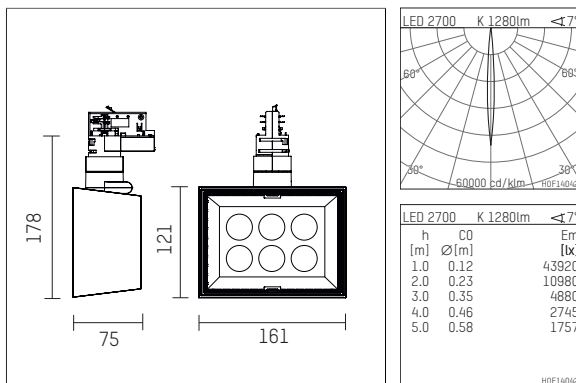

123 121 02 721 | black

li.co
spotlight
LED | 21 W 2700 K

- spotlight li.co
- with 3 circuit universal adapter
- for Hoffmeister control.x tracks
- circuit selection is possible while adapter is inserted into the track
- passive thermo management
- with LED 1440 lm
- colour temperature: 2700 K
- colour rendering index: CRI >90
- L90 / B10 (50.000h)
- SDCM < 2
- net luminous flux: 1280 lm
- total load: 21 W
- luminous efficacy: 61,0 lm/W
- rotationsymmetrical light distribution, narrow spot
- beam angle: 7°
- with built in LED power unit, electronic, 220-240 V, 0/50/60 Hz
- temperature-controlled LED circuit board (NTC)
- amplitude dimming
- integrated potentiometer
- dimming range: 100-1 %
- housing of die cast aluminium
- adapter of fibreglass reinforced thermoplastic
- length: 75 mm, width: 161 mm, height: 178 mm
- rotatable 360°, 90° tiltable
- weight: 1,18 kg
- protection rating: IP20
- protection class I
- 5 years Hoffmeister warranty
- Made in Germany
- maximum ambient temperature: 35 ° C
- certificates: manufactured according to DIN VDE 0711 / EN 60598, CE
- colour: black
- 123 121 02 721

- Overview of accessories on the following page / s

123 121 02 721
accessory

Optional accessories

description accessory general	dimensions in mm	item number	pic.-No.
filter holder suitable for attachment of foils for spotlights li.co		123 130 00 721	01
accessory frame suitable for attachment of accessories for spotlights li.co	H: 27	123 110 00 721	02
adapter socket, 3-Phasen Ausführung für Deckenaufbaumontage for Hoffmeister spotlights with 3-circuit adapter	ØxH: 101 x 31	110 035 00 721	03
adapter socket, 3-Phasen Ausführung für Deckeneinbaumontage for Hoffmeister spotlights with 3-circuit adapter	Ø: 130	110 036 00 721	04
accessory frame, with cell louver 6-fold for spotlights li.co		123 141 00 721	01
visor for spotlights li.co		123 140 00 721	05