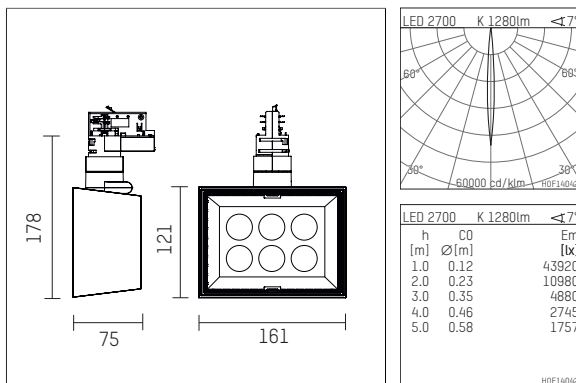

123 121 02 906 D | silver

li.co
spotlight
LED | 21 W 2700 K

- spotlight li.co
- with 3 circuit DALI adapter
- for Hoffmeister control.x tracks
- circuit selection is possible while adapter is inserted into the track
- passive thermo management
- with LED 1440 lm
- colour temperature: 2700 K
- colour rendering index: CRI >90
- L90 / B10 (50.000h)
- SDCM < 2
- net luminous flux: 1280 lm
- total load: 21 W
- luminous efficacy: 61,0 lm/W
- rotationsymmetrical light distribution, narrow spot
- beam angle: 7°
- with built in LED power unit, electronic (DALI), 220-240 V, 0/50/60 Hz
- temperature-controlled LED circuit board (NTC)
- amplitude dimming
- dimming range: 100-1 %
- housing of die cast aluminium
- adapter of fibreglass reinforced thermoplastic
- length: 75 mm, width: 161 mm, height: 178 mm
- rotatable 360°, 90° tiltable
- weight: 1,18 kg
- protection rating: IP20
- protection class I
- 5 years Hoffmeister warranty
- Made in Germany
- maximum ambient temperature: 35 °C
- certificates: manufactured according to DIN VDE 0711 / EN 60598, CE
- colour: silver
- 123 121 02 906 D

- Overview of accessories on the following page / s

123 121 02 906 D
accessory

Optional accessories

description accessory general	dimensions in mm	item number	pic.-No.
filter holder suitable for attachment of foils for spotlights li.co		123 130 00 721	01
accessory frame suitable for attachment of accessories for spotlights li.co		123 110 00 906	02
adapter socket, DALI Ausführung für Deckenaufbaumontage für Hoffmeister spotlights with DALI adapter	ØxH: 101 x 31	110 035 00 906 D	03
adapter socket, DALI Ausführung für Deckeneinbaumontage für Hoffmeister spotlights with DALI adapter	Ø: 130	110 036 00 906 D	04
accessory frame, with cell louver 6-fold for spotlights li.co		123 141 00 906	01
visor for spotlights li.co		123 140 00 906	05