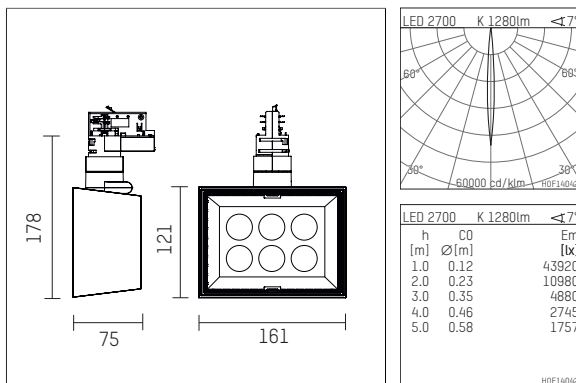

123 121 02 906 | silver

li.co
spotlight
LED | 21 W 2700 K

- spotlight li.co
- with 3 circuit universal adapter
- for Hoffmeister control.x tracks
- circuit selection is possible while adapter is inserted into the track
- passive thermo management
- with LED 1440 lm
- colour temperature: 2700 K
- colour rendering index: CRI >90
- L90 / B10 (50.000h)
- SDCM < 2
- net luminous flux: 1280 lm
- total load: 21 W
- luminous efficacy: 61,0 lm/W
- rotationsymmetrical light distribution, narrow spot
- beam angle: 7°
- with built in LED power unit, electronic, 220-240 V, 0/50/60 Hz
- temperature-controlled LED circuit board (NTC)
- amplitude dimming
- integrated potentiometer
- dimming range: 100-1 %
- housing of die cast aluminium
- adapter of fibreglass reinforced thermoplastic
- length: 75 mm, width: 161 mm, height: 178 mm
- rotatable 360°, 90° tiltable
- weight: 1,18 kg
- protection rating: IP20
- protection class I
- 5 years Hoffmeister warranty
- Made in Germany
- maximum ambient temperature: 35 °C
- certificates: manufactured according to DIN VDE 0711 / EN 60598, CE
- colour: silver
- 123 121 02 906

- Overview of accessories on the following page / s

123 121 02 906

accessory

Optional accessories

description accessory general	dimensions in mm	item number	pic.-No.
filter holder suitable for attachment of foils for spotlights li.co		123 130 00 721	01
accessory frame suitable for attachment of accessories for spotlights li.co		123 110 00 906	02
adapter socket, 3-Phasen Ausführung für Deckenaufbaumontage for Hoffmeister spotlights with 3-circuit adapter	ØxH: 101 x 31	110 035 00 906	03
adapter socket, 3-Phasen Ausführung für Deckeneinbaumontage for Hoffmeister spotlights with 3-circuit adapter	Ø: 130	110 036 00 906	04
accessory frame, with cell louver 6-fold for spotlights li.co		123 141 00 906	01
visor for spotlights li.co		123 140 00 906	05