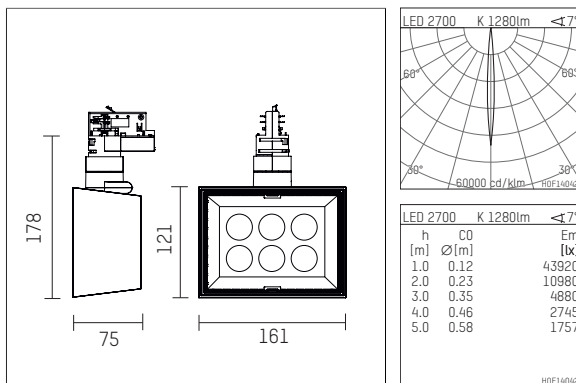

123 121 02 910 D | white

li.co
spotlight
LED | 21 W 2700 K

- spotlight li.co
- with 3 circuit DALI adapter
- for Hoffmeister control.x tracks
- circuit selection is possible while adapter is inserted into the track
- passive thermo management
- with LED 1440 lm
- colour temperature: 2700 K
- colour rendering index: CRI >90
- L90 / B10 (50.000h)
- SDCM < 2
- net luminous flux: 1280 lm
- total load: 21 W
- luminous efficacy: 61,0 lm/W
- rotationsymmetrical light distribution, narrow spot
- beam angle: 7°
- with built in LED power unit, electronic (DALI), 220-240 V, 0/50/60 Hz
- temperature-controlled LED circuit board (NTC)
- amplitude dimming
- dimming range: 100-1 %
- housing of die cast aluminium
- adapter of fibreglass reinforced thermoplastic
- length: 75 mm, width: 161 mm, height: 178 mm
- rotatable 360°, 90° tiltable
- weight: 1,18 kg
- protection rating: IP20
- protection class I
- 5 years Hoffmeister warranty
- Made in Germany
- maximum ambient temperature: 35 ° C
- certificates: manufactured according to DIN VDE 0711 / EN 60598, CE
- colour: white (RAL9016)
- 123 121 02 910 D

- Overview of accessories on the following page / s

123 121 02 910 D
accessory

Optional accessories

description accessory general	dimensions in mm	item number	pic.-No.
filter holder suitable for attachment of foils for spotlights li.co		123 130 00 721	01
accessory frame suitable for attachment of accessories for spotlights li.co		123 110 00 910	02
adapter socket, DALI Ausführung für Deckenaufbaumontage for Hoffmeister spotlights with DALI adapter	ØxH: 101 x 31	110 035 00 910 D	03
adapter socket, DALI Ausführung für Deckeneinbaumontage for Hoffmeister spotlights with DALI adapter	Ø: 130	110 036 00 910 D	04
accessory frame, with cell louver 6-fold for spotlights li.co		123 141 00 910	01
visor for spotlights li.co		123 140 00 910	05