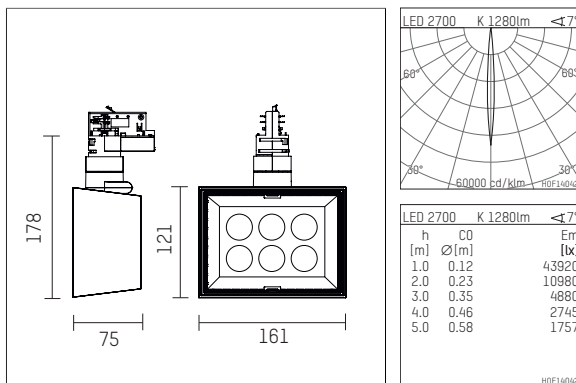

123 121 02 910 | white

li.co
spotlight
LED | 21 W 2700 K

- spotlight li.co
- with 3 circuit universal adapter
- for Hoffmeister control.x tracks
- circuit selection is possible while adapter is inserted into the track
- passive thermo management
- with LED 1440 lm
- colour temperature: 2700 K
- colour rendering index: CRI >90
- L90 / B10 (50.000h)
- SDCM < 2
- net luminous flux: 1280 lm
- total load: 21 W
- luminous efficacy: 61,0 lm/W
- rotationsymmetrical light distribution, narrow spot
- beam angle: 7°
- with built in LED power unit, electronic, 220-240 V, 0/50/60 Hz
- temperature-controlled LED circuit board (NTC)
- amplitude dimming
- integrated potentiometer
- dimming range: 100-1 %
- housing of die cast aluminium
- adapter of fibreglass reinforced thermoplastic
- length: 75 mm, width: 161 mm, height: 178 mm
- rotatable 360°, 90° tiltable
- weight: 1,18 kg
- protection rating: IP20
- protection class I
- 5 years Hoffmeister warranty
- Made in Germany
- maximum ambient temperature: 35 °C
- certificates: manufactured according to DIN VDE 0711 / EN 60598, CE
- colour: white (RAL9016)
- 123 121 02 910

- Overview of accessories on the following page / s

123 121 02 910
accessory

Optional accessories

description accessory general	dimensions in mm	item number	pic.-No.
filter holder suitable for attachment of foils for spotlights li.co		123 130 00 721	01
accessory frame suitable for attachment of accessories for spotlights li.co		123 110 00 910	02
adapter socket, 3-Phasen Ausführung für Deckenaufbaumontage for Hoffmeister spotlights with 3-circuit adapter	ØxH: 101 x 31	110 035 00 910	03
adapter socket, 3-Phasen Ausführung für Deckeneinbaumontage for Hoffmeister spotlights with 3-circuit adapter	Ø: 130	110 036 00 910	04
accessory frame, with cell louver 6-fold for spotlights li.co		123 141 00 910	01
visor for spotlights li.co		123 140 00 910	05