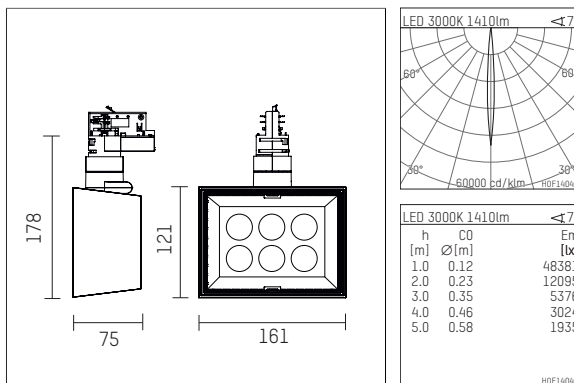

123 121 03 721 D | black

li.co
spotlight
LED | 21 W 3000 K

- spotlight li.co
- with 3 circuit DALI adapter
- for Hoffmeister control.x tracks
- circuit selection is possible while adapter is inserted into the track
- passive thermo management
- with LED 1650 lm
- colour temperature: 3000 K
- colour rendering index: CRI >90
- L90 / B10 (50.000h)
- SDCM < 2
- net luminous flux: 1410 lm
- total load: 21 W
- luminous efficacy: 67,1 lm/W
- rotationsymmetrical light distribution, narrow spot
- beam angle: 7°
- with built in LED power unit, electronic (DALI), 220-240 V, 0/50/60 Hz
- temperature-controlled LED circuit board (NTC)
- amplitude dimming
- dimming range: 100-1 %
- housing of die cast aluminium
- adapter of fibreglass reinforced thermoplastic
- length: 75 mm, width: 161 mm, height: 178 mm
- rotatable 360°, 90° tiltable
- weight: 1,18 kg
- protection rating: IP20
- protection class I
- 5 years Hoffmeister warranty
- Made in Germany
- maximum ambient temperature: 35 °C
- certificates: manufactured according to DIN VDE 0711 / EN 60598, CE
- colour: black
- 123 121 03 721 D

- Overview of accessories on the following page / s

123 121 03 721 D
accessory

Optional accessories

description accessory general	dimensions in mm	item number	pic.-No.
filter holder suitable for attachment of foils for spotlights li.co		123 130 00 721	01
accessory frame suitable for attachment of accessories for spotlights li.co	H: 27	123 110 00 721	02
adapter socket, DALI Ausführung für Deckenaufbaumontage für Hoffmeister spotlights with DALI adapter	ØxH: 101 x 31	110 035 00 721 D	03
adapter socket, DALI Ausführung für Deckeneinbaumontage für Hoffmeister spotlights with DALI adapter	Ø: 130	110 036 00 721 D	04
accessory frame, with cell louver 6-fold for spotlights li.co		123 141 00 721	01
visor for spotlights li.co		123 140 00 721	05