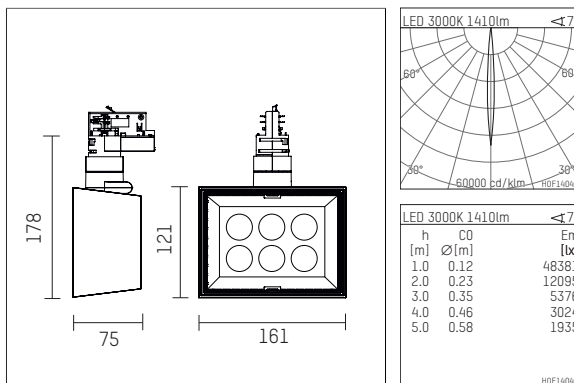

**123 121 03 721 | black**

li.co  
spotlight  
LED | 21 W 3000 K

- spotlight li.co
- with 3 circuit universal adapter
- for Hoffmeister control.x tracks
- circuit selection is possible while adapter is inserted into the track
- passive thermo management
- with LED 1650 lm
- colour temperature: 3000 K
- colour rendering index: CRI >90
- L90 / B10 (50.000h)
- SDCM < 2
- net luminous flux: 1410 lm
- total load: 21 W
- luminous efficacy: 67,1 lm/W
- rotationsymmetrical light distribution, narrow spot
- beam angle: 7°
- with built in LED power unit, electronic, 220-240 V, 0/50/60 Hz
- temperature-controlled LED circuit board (NTC)
- amplitude dimming
- integrated potentiometer
- dimming range: 100-1 %
- housing of die cast aluminium
- adapter of fibreglass reinforced thermoplastic
- length: 75 mm, width: 161 mm, height: 178 mm
- rotatable 360°, 90° tiltable
- weight: 1,18 kg
- protection rating: IP20
- protection class I
- 5 years Hoffmeister warranty
- Made in Germany
- maximum ambient temperature: 35 ° C
- certificates: manufactured according to DIN VDE 0711 / EN 60598, CE
- colour: black
- 123 121 03 721

### Optional accessories

description accessory general	dimensions in mm	item number	pic.-No.
filter holder suitable for attachment of foils for spotlights li.co		123 130 00 721	01
accessory frame suitable for attachment of accessories for spotlights li.co	H: 27	123 110 00 721	02
adapter socket, 3-Phasen Ausführung für Deckenaufbaumontage for Hoffmeister spotlights with 3-circuit adapter	ØxH: 101 x 31	110 035 00 721	03
adapter socket, 3-Phasen Ausführung für Deckeneinbaumontage for Hoffmeister spotlights with 3-circuit adapter	Ø: 130	110 036 00 721	04
accessory frame, with cell louver 6-fold for spotlights li.co		123 141 00 721	01
visor for spotlights li.co		123 140 00 721	05