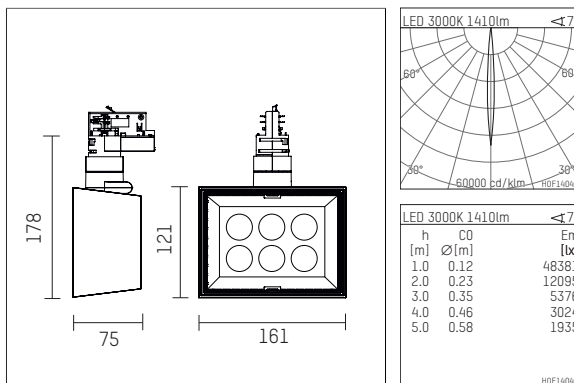

123 121 03 906 D | silver

li.co
spotlight
LED | 21 W 3000 K

- spotlight li.co
- with 3 circuit DALI adapter
- for Hoffmeister control.x tracks
- circuit selection is possible while adapter is inserted into the track
- passive thermo management
- with LED 1650 lm
- colour temperature: 3000 K
- colour rendering index: CRI >90
- L90 / B10 (50.000h)
- SDCM < 2
- net luminous flux: 1410 lm
- total load: 21 W
- luminous efficacy: 67,1 lm/W
- rotationsymmetrical light distribution, narrow spot
- beam angle: 7°
- with built in LED power unit, electronic (DALI), 220-240 V, 0/50/60 Hz
- temperature-controlled LED circuit board (NTC)
- amplitude dimming
- dimming range: 100-1 %
- housing of die cast aluminium
- adapter of fibreglass reinforced thermoplastic
- length: 75 mm, width: 161 mm, height: 178 mm
- rotatable 360°, 90° tiltable
- weight: 1,18 kg
- protection rating: IP20
- protection class I
- 5 years Hoffmeister warranty
- Made in Germany
- maximum ambient temperature: 35 °C
- certificates: manufactured according to DIN VDE 0711 / EN 60598, CE
- colour: silver
- 123 121 03 906 D

- Overview of accessories on the following page / s

123 121 03 906 D
accessory

Optional accessories

description accessory general	dimensions in mm	item number	pic.-No.
filter holder suitable for attachment of foils for spotlights li.co		123 130 00 721	01
accessory frame suitable for attachment of accessories for spotlights li.co		123 110 00 906	02
adapter socket, DALI Ausführung für Deckenaufbaumontage für Hoffmeister spotlights with DALI adapter	ØxH: 101 x 31	110 035 00 906 D	03
adapter socket, DALI Ausführung für Deckeneinbaumontage für Hoffmeister spotlights with DALI adapter	Ø: 130	110 036 00 906 D	04
accessory frame, with cell louver 6-fold for spotlights li.co		123 141 00 906	01
visor for spotlights li.co		123 140 00 906	05