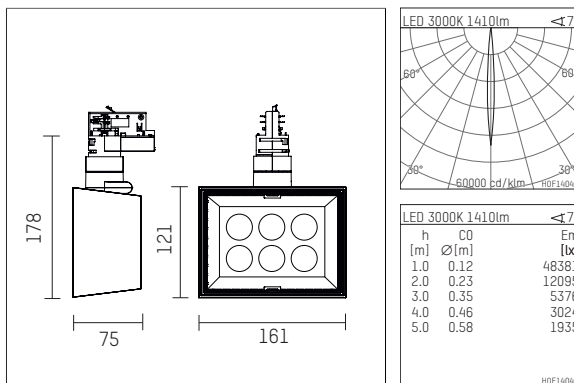

123 121 03 906 | silver

li.co
spotlight
LED | 21 W 3000 K

- spotlight li.co
- with 3 circuit universal adapter
- for Hoffmeister control.x tracks
- circuit selection is possible while adapter is inserted into the track
- passive thermo management
- with LED 1650 lm
- colour temperature: 3000 K
- colour rendering index: CRI >90
- L90 / B10 (50.000h)
- SDCM < 2
- net luminous flux: 1410 lm
- total load: 21 W
- luminous efficacy: 67,1 lm/W
- rotationsymmetrical light distribution, narrow spot
- beam angle: 7°
- with built in LED power unit, electronic, 220-240 V, 0/50/60 Hz
- temperature-controlled LED circuit board (NTC)
- amplitude dimming
- integrated potentiometer
- dimming range: 100-1 %
- housing of die cast aluminium
- adapter of fibreglass reinforced thermoplastic
- length: 75 mm, width: 161 mm, height: 178 mm
- rotatable 360°, 90° tiltable
- weight: 1,18 kg
- protection rating: IP20
- protection class I
- 5 years Hoffmeister warranty
- Made in Germany
- maximum ambient temperature: 35 ° C
- certificates: manufactured according to DIN VDE 0711 / EN 60598, CE
- colour: silver
- 123 121 03 906

- Overview of accessories on the following page / s

123 121 03 906
accessory

Optional accessories

description accessory general	dimensions in mm	item number	pic.-No.
filter holder suitable for attachment of foils for spotlights li.co		123 130 00 721	01
accessory frame suitable for attachment of accessories for spotlights li.co		123 110 00 906	02
adapter socket, 3-Phasen Ausführung für Deckenaufbaumontage for Hoffmeister spotlights with 3-circuit adapter	ØxH: 101 x 31	110 035 00 906	03
adapter socket, 3-Phasen Ausführung für Deckeneinbaumontage for Hoffmeister spotlights with 3-circuit adapter	Ø: 130	110 036 00 906	04
accessory frame, with cell louver 6-fold for spotlights li.co		123 141 00 906	01
visor for spotlights li.co		123 140 00 906	05