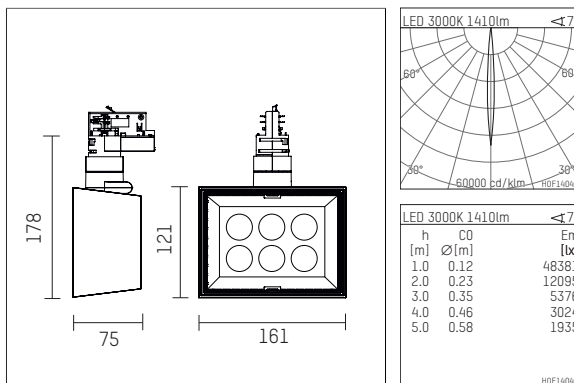

123 121 03 910 D | white

li.co
spotlight
LED | 21 W 3000 K

- spotlight li.co
- with 3 circuit DALI adapter
- for Hoffmeister control.x tracks
- circuit selection is possible while adapter is inserted into the track
- passive thermo management
- with LED 1650 lm
- colour temperature: 3000 K
- colour rendering index: CRI >90
- L90 / B10 (50.000h)
- SDCM < 2
- net luminous flux: 1410 lm
- total load: 21 W
- luminous efficacy: 67,1 lm/W
- rotationsymmetrical light distribution, narrow spot
- beam angle: 7°
- with built in LED power unit, electronic (DALI), 220-240 V, 0/50/60 Hz
- temperature-controlled LED circuit board (NTC)
- amplitude dimming
- dimming range: 100-1 %
- housing of die cast aluminium
- adapter of fibreglass reinforced thermoplastic
- length: 75 mm, width: 161 mm, height: 178 mm
- rotatable 360°, 90° tiltable
- weight: 1,18 kg
- protection rating: IP20
- protection class I
- 5 years Hoffmeister warranty
- Made in Germany
- maximum ambient temperature: 35 ° C
- certificates: manufactured according to DIN VDE 0711 / EN 60598, CE
- colour: white (RAL9016)
- 123 121 03 910 D

- Overview of accessories on the following page / s

123 121 03 910 D
accessory

Optional accessories

| description accessory general | dimensions in mm | item number | pic.-No. |
|--|------------------|------------------|----------|
| filter holder suitable for attachment of foils for spotlights li.co | | 123 130 00 721 | 01 |
| accessory frame suitable for attachment of accessories for spotlights li.co | | 123 110 00 910 | 02 |
| adapter socket, DALI Ausführung für Deckenaufbaumontage für Hoffmeister spotlights with DALI adapter | ØxH: 101 x 31 | 110 035 00 910 D | 03 |
| adapter socket, DALI Ausführung für Deckeneinbaumontage für Hoffmeister spotlights with DALI adapter | Ø: 130 | 110 036 00 910 D | 04 |
| accessory frame, with cell louver 6-fold for spotlights li.co | | 123 141 00 910 | 01 |
| visor for spotlights li.co | | 123 140 00 910 | 05 |