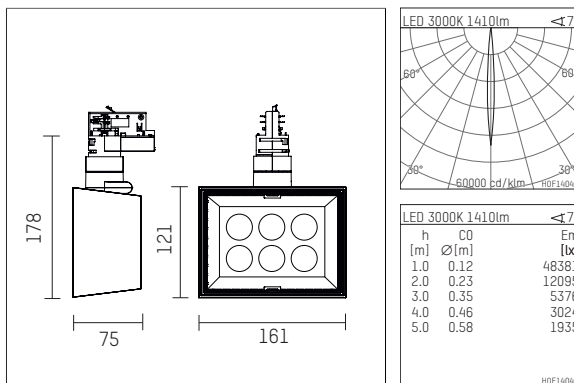

**123 121 03 910 | white**

li.co  
spotlight  
LED | 21 W 3000 K

- spotlight li.co
- with 3 circuit universal adapter
- for Hoffmeister control.x tracks
- circuit selection is possible while adapter is inserted into the track
- passive thermo management
- with LED 1650 lm
- colour temperature: 3000 K
- colour rendering index: CRI >90
- L90 / B10 (50.000h)
- SDCM < 2
- net luminous flux: 1410 lm
- total load: 21 W
- luminous efficacy: 67,1 lm/W
- rotationsymmetrical light distribution, narrow spot
- beam angle: 7°
- with built in LED power unit, electronic, 220-240 V, 0/50/60 Hz
- temperature-controlled LED circuit board (NTC)
- amplitude dimming
- integrated potentiometer
- dimming range: 100-1 %
- housing of die cast aluminium
- adapter of fibreglass reinforced thermoplastic
- length: 75 mm, width: 161 mm, height: 178 mm
- rotatable 360°, 90° tiltable
- weight: 1,18 kg
- protection rating: IP20
- protection class I
- 5 years Hoffmeister warranty
- Made in Germany
- maximum ambient temperature: 35 ° C
- certificates: manufactured according to DIN VDE 0711 / EN 60598, CE
- colour: white (RAL9016)
- 123 121 03 910

## Optional accessories

description accessory general	dimensions in mm	item number	pic.-No.
filter holder suitable for attachment of foils for spotlights li.co		123 130 00 721	01
accessory frame suitable for attachment of accessories for spotlights li.co		123 110 00 910	02
adapter socket, 3-Phasen Ausführung für Deckenaufbaumontage for Hoffmeister spotlights with 3-circuit adapter	ØxH: 101 x 31	110 035 00 910	03
adapter socket, 3-Phasen Ausführung für Deckeneinbaumontage for Hoffmeister spotlights with 3-circuit adapter	Ø: 130	110 036 00 910	04
accessory frame, with cell louver 6-fold for spotlights li.co		123 141 00 910	01
visor for spotlights li.co		123 140 00 910	05