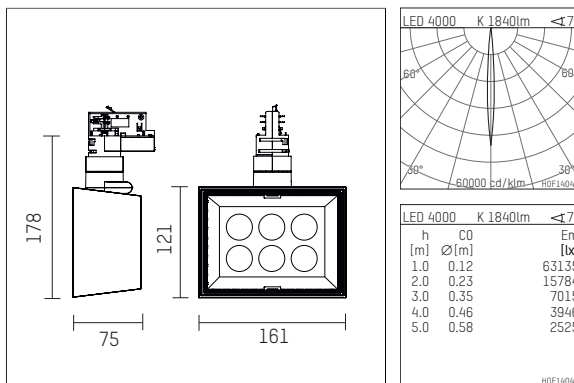

123 121 04 721 D | black

li.co
spotlight
LED | 21 W 4000 K

- spotlight li.co
- with 3 circuit DALI adapter
- for Hoffmeister control.x tracks
- circuit selection is possible while adapter is inserted into the track
- passive thermo management
- with LED 2150 lm
- colour temperature: 4000 K
- colour rendering index: CRI >80
- L90 / B10 (50.000h)
- SDCM < 2
- net luminous flux: 1840 lm
- total load: 21 W
- luminous efficacy: 87,6 lm/W
- rotationsymmetrical light distribution, narrow spot
- beam angle: 7°
- with built in LED power unit, electronic (DALI), 220-240 V, 0/50/60 Hz
- temperature-controlled LED circuit board (NTC)
- amplitude dimming
- dimming range: 100-1 %
- housing of die cast aluminium
- adapter of fibreglass reinforced thermoplastic
- length: 75 mm, width: 161 mm, height: 178 mm
- rotatable 360°, 90° tiltable
- weight: 1,18 kg
- protection rating: IP20
- protection class I
- 5 years Hoffmeister warranty
- Made in Germany
- maximum ambient temperature: 35 °C
- certificates: manufactured according to DIN VDE 0711 / EN 60598, CE
- colour: black
- 123 121 04 721 D

- Overview of accessories on the following page / s

123 121 04 721 D
accessory

Optional accessories

description accessory general	dimensions in mm	item number	pic.-No.
filter holder suitable for attachment of foils for spotlights li.co		123 130 00 721	01
accessory frame suitable for attachment of accessories for spotlights li.co	H: 27	123 110 00 721	02
adapter socket, DALI Ausführung für Deckenaufbaumontage für Hoffmeister spotlights with DALI adapter	ØxH: 101 x 31	110 035 00 721 D	03
adapter socket, DALI Ausführung für Deckeneinbaumontage für Hoffmeister spotlights with DALI adapter	Ø: 130	110 036 00 721 D	04
accessory frame, with cell louver 6-fold for spotlights li.co		123 141 00 721	01
visor for spotlights li.co		123 140 00 721	05