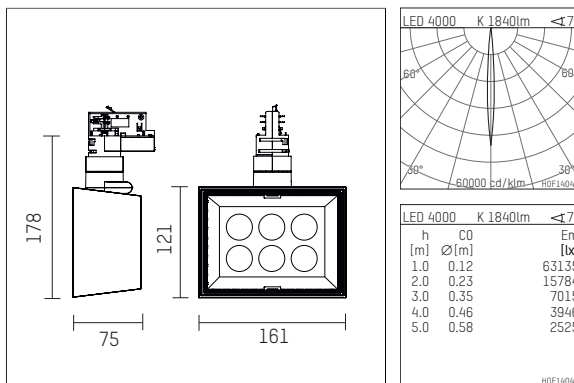

123 121 04 906 D | silver

li.co
spotlight
LED | 21 W 4000 K

- spotlight li.co
- with 3 circuit DALI adapter
- for Hoffmeister control.x tracks
- circuit selection is possible while adapter is inserted into the track
- passive thermo management
- with LED 2150 lm
- colour temperature: 4000 K
- colour rendering index: CRI >80
- L90 / B10 (50.000h)
- SDCM < 2
- net luminous flux: 1840 lm
- total load: 21 W
- luminous efficacy: 87,6 lm/W
- rotationsymmetrical light distribution, narrow spot
- beam angle: 7°
- with built in LED power unit, electronic (DALI), 220-240 V, 0/50/60 Hz
- temperature-controlled LED circuit board (NTC)
- amplitude dimming
- dimming range: 100-1 %
- housing of die cast aluminium
- adapter of fibreglass reinforced thermoplastic
- length: 75 mm, width: 161 mm, height: 178 mm
- rotatable 360°, 90° tiltable
- weight: 1,18 kg
- protection rating: IP20
- protection class I
- 5 years Hoffmeister warranty
- Made in Germany
- maximum ambient temperature: 35 °C
- certificates: manufactured according to DIN VDE 0711 / EN 60598, CE
- colour: silver
- 123 121 04 906 D

- Overview of accessories on the following page / s

123 121 04 906 D
accessory

Optional accessories

description accessory general	dimensions in mm	item number	pic.-No.
filter holder suitable for attachment of foils for spotlights li.co		123 130 00 721	01
accessory frame suitable for attachment of accessories for spotlights li.co		123 110 00 906	02
adapter socket, DALI Ausführung für Deckenaufbaumontage für Hoffmeister spotlights with DALI adapter	ØxH: 101 x 31	110 035 00 906 D	03
adapter socket, DALI Ausführung für Deckeneinbaumontage für Hoffmeister spotlights with DALI adapter	Ø: 130	110 036 00 906 D	04
accessory frame, with cell louver 6-fold for spotlights li.co		123 141 00 906	01
visor for spotlights li.co		123 140 00 906	05