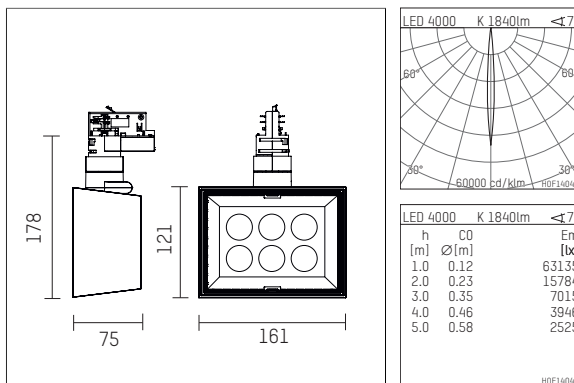

123 121 04 906 | silver

li.co  
spotlight  
LED | 21 W 4000 K

- spotlight li.co
- with 3 circuit universal adapter
- for Hoffmeister control.x tracks
- circuit selection is possible while adapter is inserted into the track
- passive thermo management
- with LED 2150 lm
- colour temperature: 4000 K
- colour rendering index: CRI >80
- L90 / B10 (50.000h)
- SDCM < 2
- net luminous flux: 1840 lm
- total load: 21 W
- luminous efficacy: 87,6 lm/W
- rotationsymmetrical light distribution, narrow spot
- beam angle: 7°
- with built in LED power unit, electronic, 220-240 V, 0/50/60 Hz
- temperature-controlled LED circuit board (NTC)
- amplitude dimming
- integrated potentiometer
- dimming range: 100-1 %
- housing of die cast aluminium
- adapter of fibreglass reinforced thermoplastic
- length: 75 mm, width: 161 mm, height: 178 mm
- rotatable 360°, 90° tiltable
- weight: 1,18 kg
- protection rating: IP20
- protection class I
- 5 years Hoffmeister warranty
- Made in Germany
- maximum ambient temperature: 35 ° C
- certificates: manufactured according to DIN VDE 0711 / EN 60598, CE
- colour: silver
- 123 121 04 906

### Optional accessories

description accessory general	dimensions in mm	item number	pic.-No.
filter holder suitable for attachment of foils for spotlights li.co		123 130 00 721	01
accessory frame suitable for attachment of accessories for spotlights li.co		123 110 00 906	02
adapter socket, 3-Phasen Ausführung für Deckenaufbaumontage for Hoffmeister spotlights with 3-circuit adapter	ØxH: 101 x 31	110 035 00 906	03
adapter socket, 3-Phasen Ausführung für Deckeneinbaumontage for Hoffmeister spotlights with 3-circuit adapter	Ø: 130	110 036 00 906	04
accessory frame, with cell louver 6-fold for spotlights li.co		123 141 00 906	01
visor for spotlights li.co		123 140 00 906	05