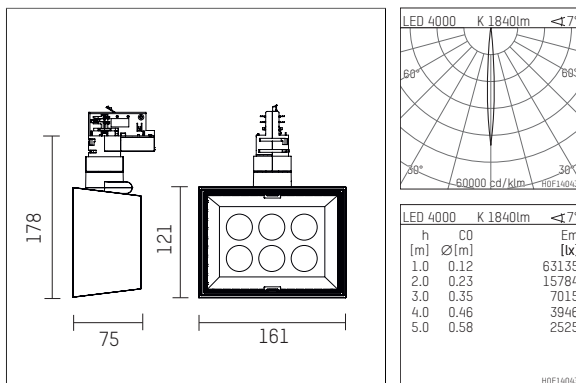

## 123 121 04 910 D | white

li.co  
spotlight  
LED | 21 W 4000 K

- spotlight li.co
- with 3 circuit DALI adapter
- for Hoffmeister control.x tracks
- circuit selection is possible while adapter is inserted into the track
- passive thermo management
- with LED 2150 lm
- colour temperature: 4000 K
- colour rendering index: CRI >80
- L90 / B10 (50.000h)
- SDCM < 2
- net luminous flux: 1840 lm
- total load: 21 W
- luminous efficacy: 87,6 lm/W
- rotationsymmetrical light distribution, narrow spot
- beam angle: 7°
- with built in LED power unit, electronic (DALI), 220-240 V, 0/50/60 Hz
- temperature-controlled LED circuit board (NTC)
- amplitude dimming
- dimming range: 100-1 %
- housing of die cast aluminium
- adapter of fibreglass reinforced thermoplastic
- length: 75 mm, width: 161 mm, height: 178 mm
- rotatable 360°, 90° tiltable
- weight: 1,18 kg
- protection rating: IP20
- protection class I
- 5 years Hoffmeister warranty
- Made in Germany
- maximum ambient temperature: 35 °C
- certificates: manufactured according to DIN VDE 0711 / EN 60598, CE
- colour: white (RAL9016)
- 123 121 04 910 D

### Optional accessories

description accessory general	dimensions in mm	item number	pic.-No.
filter holder suitable for attachment of foils for spotlights li.co		123 130 00 721	01
accessory frame suitable for attachment of accessories for spotlights li.co		123 110 00 910	02
adapter socket, DALI Ausführung für Deckenaufbaumontage für Hoffmeister spotlights with DALI adapter	ØxH: 101 x 31	110 035 00 910 D	03
adapter socket, DALI Ausführung für Deckeneinbaumontage für Hoffmeister spotlights with DALI adapter	Ø: 130	110 036 00 910 D	04
accessory frame, with cell louver 6-fold for spotlights li.co		123 141 00 910	01
visor for spotlights li.co		123 140 00 910	05