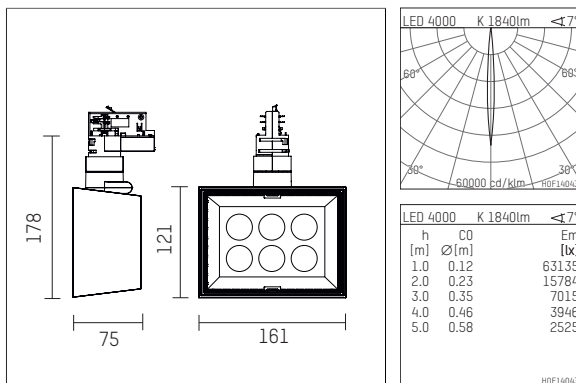

123 121 04 910 | white

li.co
spotlight
LED | 21 W 4000 K

- spotlight li.co
- with 3 circuit universal adapter
- for Hoffmeister control.x tracks
- circuit selection is possible while adapter is inserted into the track
- passive thermo management
- with LED 2150 lm
- colour temperature: 4000 K
- colour rendering index: CRI >80
- L90 / B10 (50.000h)
- SDCM < 2
- net luminous flux: 1840 lm
- total load: 21 W
- luminous efficacy: 87,6 lm/W
- rotationsymmetrical light distribution, narrow spot
- beam angle: 7°
- with built in LED power unit, electronic, 220-240 V, 0/50/60 Hz
- temperature-controlled LED circuit board (NTC)
- amplitude dimming
- integrated potentiometer
- dimming range: 100-1 %
- housing of die cast aluminium
- adapter of fibreglass reinforced thermoplastic
- length: 75 mm, width: 161 mm, height: 178 mm
- rotatable 360°, 90° tiltable
- weight: 1,18 kg
- protection rating: IP20
- protection class I
- 5 years Hoffmeister warranty
- Made in Germany
- maximum ambient temperature: 35 ° C
- certificates: manufactured according to DIN VDE 0711 / EN 60598, CE
- colour: white (RAL9016)
- 123 121 04 910

- Overview of accessories on the following page / s

123 121 04 910

accessory

Optional accessories

description accessory general	dimensions in mm	item number	pic.-No.
filter holder suitable for attachment of foils for spotlights li.co		123 130 00 721	01
accessory frame suitable for attachment of accessories for spotlights li.co		123 110 00 910	02
adapter socket, 3-Phasen Ausführung für Deckenaufbaumontage for Hoffmeister spotlights with 3-circuit adapter	ØxH: 101 x 31	110 035 00 910	03
adapter socket, 3-Phasen Ausführung für Deckeneinbaumontage for Hoffmeister spotlights with 3-circuit adapter	Ø: 130	110 036 00 910	04
accessory frame, with cell louver 6-fold for spotlights li.co		123 141 00 910	01
visor for spotlights li.co		123 140 00 910	05