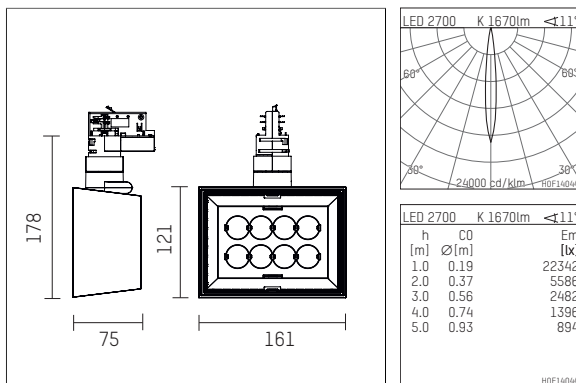

123 222 02 721 D | black

li.co
spotlight
LED | 29 W 2700 K

- spotlight li.co
- with 3 circuit DALI adapter
- for Hoffmeister control.x tracks
- circuit selection is possible while adapter is inserted into the track
- passive thermo management
- with LED 1900 lm
- colour temperature: 2700 K
- colour rendering index: CRI >90
- L90 / B10 (50.000h)
- SDCM < 2
- net luminous flux: 1670 lm
- total load: 29 W
- luminous efficacy: 57,6 lm/W
- rotationsymmetrical light distribution, spot
- beam angle: 10 °
- with built in LED power unit, electronic (DALI), 220-240 V, 0/50/60 Hz
- temperature-controlled LED circuit board (NTC)
- amplitude dimming
- dimming range: 100-1 %
- housing of die cast aluminium
- adapter of fibreglass reinforced thermoplastic
- length: 75 mm, width: 161 mm, height: 178 mm
- rotatable 360°, 90° tiltable
- weight: 1,08 kg
- protection rating: IP20
- protection class I
- 5 years Hoffmeister warranty
- Made in Germany
- maximum ambient temperature: 35 ° C
- certificates: manufactured according to DIN VDE 0711 / EN 60598, CE
- colour: black
- 123 222 02 721 D