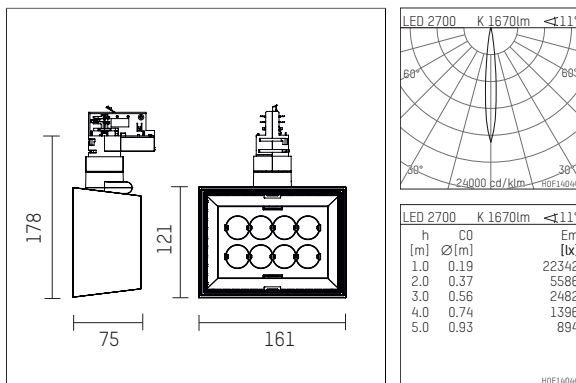

123 222 02 906 D | silver

li.co
spotlight
LED | 29 W 2700 K

- spotlight li.co
- with 3 circuit DALI adapter
- for Hoffmeister control.x tracks
- circuit selection is possible while adapter is inserted into the track
- passive thermo management
- with LED 1900 lm
- colour temperature: 2700 K
- colour rendering index: CRI >90
- L90 / B10 (50.000h)
- SDCM < 2
- net luminous flux: 1670 lm
- total load: 29 W
- luminous efficacy: 57,6 lm/W
- rotationsymmetrical light distribution, spot
- beam angle: 10 °
- with built in LED power unit, electronic (DALI), 220-240 V, 0/50/60 Hz
- temperature-controlled LED circuit board (NTC)
- amplitude dimming
- dimming range: 100-1 %
- housing of die cast aluminium
- adapter of fibreglass reinforced thermoplastic
- length: 75 mm, width: 161 mm, height: 178 mm
- rotatable 360°, 90° tiltable
- weight: 1,08 kg
- protection rating: IP20
- protection class I
- 5 years Hoffmeister warranty
- Made in Germany
- maximum ambient temperature: 35 ° C
- certificates: manufactured according to DIN VDE 0711 / EN 60598, CE
- colour: silver
- 123 222 02 906 D