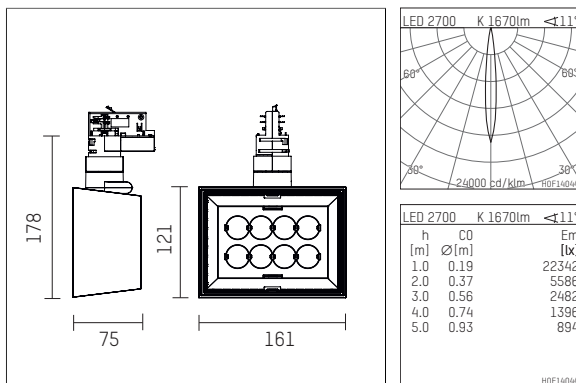

123 222 02 910 D | white

li.co
spotlight
LED | 29 W 2700 K

- spotlight li.co
- with 3 circuit DALI adapter
- for Hoffmeister control.x tracks
- circuit selection is possible while adapter is inserted into the track
- passive thermo management
- with LED 1900 lm
- colour temperature: 2700 K
- colour rendering index: CRI >90
- L90 / B10 (50.000h)
- SDCM < 2
- net luminous flux: 1670 lm
- total load: 29 W
- luminous efficacy: 57,6 lm/W
- rotationsymmetrical light distribution, spot
- beam angle: 10 °
- with built in LED power unit, electronic (DALI), 220-240 V, 0/50/60 Hz
- temperature-controlled LED circuit board (NTC)
- amplitude dimming
- dimming range: 100-1 %
- housing of die cast aluminium
- adapter of fibreglass reinforced thermoplastic
- length: 75 mm, width: 161 mm, height: 178 mm
- rotatable 360°, 90° tiltable
- weight: 1,08 kg
- protection rating: IP20
- protection class I
- 5 years Hoffmeister warranty
- Made in Germany
- maximum ambient temperature: 35 ° C
- certificates: manufactured according to DIN VDE 0711 / EN 60598, CE
- colour: white (RAL9016)
- 123 222 02 910 D