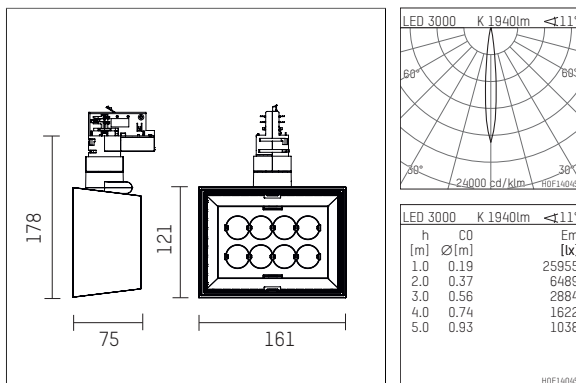

123 222 03 721 D | black

li.co
spotlight
LED | 29 W 3000 K

- spotlight li.co
- with 3 circuit DALI adapter
- for Hoffmeister control.x tracks
- circuit selection is possible while adapter is inserted into the track
- passive thermo management
- with LED 2200 lm
- colour temperature: 3000 K
- colour rendering index: CRI >90
- L90 / B10 (50.000h)
- SDCM < 2
- net luminous flux: 1940 lm
- total load: 29 W
- luminous efficacy: 66,9 lm/W
- rotationsymmetrical light distribution, spot
- beam angle: 10 °
- with built in LED power unit, electronic (DALI), 220-240 V, 0/50/60 Hz
- temperature-controlled LED circuit board (NTC)
- amplitude dimming
- dimming range: 100-1 %
- housing of die cast aluminium
- adapter of fibreglass reinforced thermoplastic
- length: 75 mm, width: 161 mm, height: 178 mm
- rotatable 360°, 90° tiltable
- weight: 1,08 kg
- protection rating: IP20
- protection class I
- 5 years Hoffmeister warranty
- Made in Germany
- maximum ambient temperature: 35 ° C
- certificates: manufactured according to DIN VDE 0711 / EN 60598, CE
- colour: black
- 123 222 03 721 D