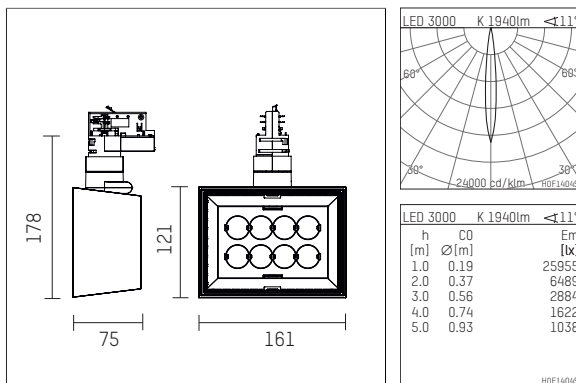

123 222 03 906 D | silver

li.co
spotlight
LED | 29 W 3000 K

- spotlight li.co
- with 3 circuit DALI adapter
- for Hoffmeister control.x tracks
- circuit selection is possible while adapter is inserted into the track
- passive thermo management
- with LED 2200 lm
- colour temperature: 3000 K
- colour rendering index: CRI >90
- L90 / B10 (50.000h)
- SDCM < 2
- net luminous flux: 1940 lm
- total load: 29 W
- luminous efficacy: 66,9 lm/W
- rotationsymmetrical light distribution, spot
- beam angle: 10 °
- with built in LED power unit, electronic (DALI), 220-240 V, 0/50/60 Hz
- temperature-controlled LED circuit board (NTC)
- amplitude dimming
- dimming range: 100-1 %
- housing of die cast aluminium
- adapter of fibreglass reinforced thermoplastic
- length: 75 mm, width: 161 mm, height: 178 mm
- rotatable 360°, 90° tiltable
- weight: 1,08 kg
- protection rating: IP20
- protection class I
- 5 years Hoffmeister warranty
- Made in Germany
- maximum ambient temperature: 35 ° C
- certificates: manufactured according to DIN VDE 0711 / EN 60598, CE
- colour: silver
- 123 222 03 906 D