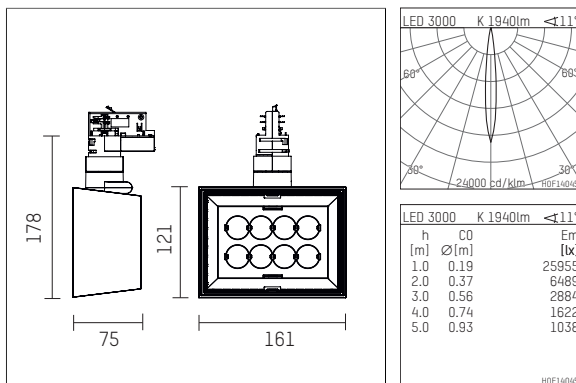

## 123 222 03 910 D | white

li.co  
spotlight  
LED | 29 W 3000 K

- spotlight li.co
- with 3 circuit DALI adapter
- for Hoffmeister control.x tracks
- circuit selection is possible while adapter is inserted into the track
- passive thermo management
- with LED 2200 lm
- colour temperature: 3000 K
- colour rendering index: CRI >90
- L90 / B10 (50.000h)
- SDCM < 2
- net luminous flux: 1940 lm
- total load: 29 W
- luminous efficacy: 66,9 lm/W
- rotationsymmetrical light distribution, spot
- beam angle: 10 °
- with built in LED power unit, electronic (DALI), 220-240 V, 0/50/60 Hz
- temperature-controlled LED circuit board (NTC)
- amplitude dimming
- dimming range: 100-1 %
- housing of die cast aluminium
- adapter of fibreglass reinforced thermoplastic
- length: 75 mm, width: 161 mm, height: 178 mm
- rotatable 360°, 90° tiltable
- weight: 1,08 kg
- protection rating: IP20
- protection class I
- 5 years Hoffmeister warranty
- Made in Germany
- maximum ambient temperature: 35 ° C
- certificates: manufactured according to DIN VDE 0711 / EN 60598, CE
- colour: white (RAL9016)
- 123 222 03 910 D