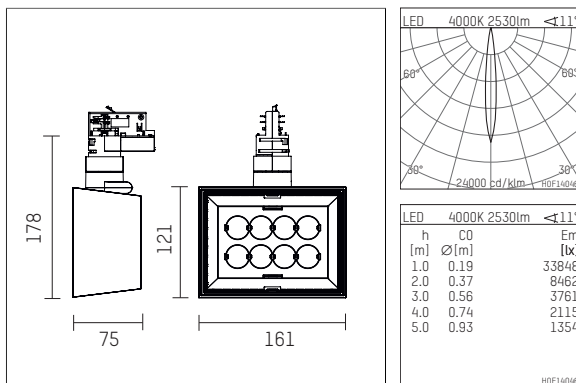

123 222 04 721 D | black

li.co
spotlight
LED | 29 W 4000 K

- spotlight li.co
- with 3 circuit DALI adapter
- for Hoffmeister control.x tracks
- circuit selection is possible while adapter is inserted into the track
- passive thermo management
- with LED 2870 lm
- colour temperature: 4000 K
- colour rendering index: CRI >80
- L90 / B10 (50.000h)
- SDCM < 2
- net luminous flux: 2530 lm
- total load: 29 W
- luminous efficacy: 87,2 lm/W
- rotationsymmetrical light distribution, spot
- beam angle: 10 °
- with built in LED power unit, electronic (DALI), 220-240 V, 0/50/60 Hz
- temperature-controlled LED circuit board (NTC)
- amplitude dimming
- dimming range: 100-1 %
- housing of die cast aluminium
- adapter of fibreglass reinforced thermoplastic
- length: 75 mm, width: 161 mm, height: 178 mm
- rotatable 360°, 90° tiltable
- weight: 1,08 kg
- protection rating: IP20
- protection class I
- 5 years Hoffmeister warranty
- Made in Germany
- maximum ambient temperature: 35 ° C
- certificates: manufactured according to DIN VDE 0711 / EN 60598, CE
- colour: black
- 123 222 04 721 D