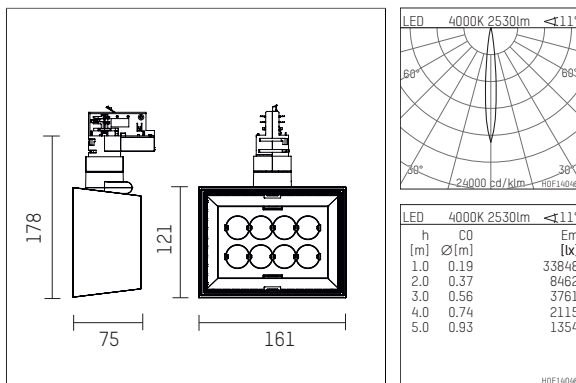

123 222 04 721 | black

li.co
spotlight
LED | 29 W 4000 K

- spotlight li.co
- with 3 circuit universal adapter
- for Hoffmeister control.x tracks
- circuit selection is possible while adapter is inserted into the track
- passive thermo management
- with LED 2870 lm
- colour temperature: 4000 K
- colour rendering index: CRI >80
- L90 / B10 (50.000h)
- SDCM < 2
- net luminous flux: 2530 lm
- total load: 29 W
- luminous efficacy: 87,2 lm/W
- rotationsymmetrical light distribution, spot
- beam angle: 10 °
- with built in LED power unit, electronic, 220-240 V, 0/50/60 Hz
- temperature-controlled LED circuit board (NTC)
- amplitude dimming
- integrated potentiometer
- dimming range: 100-1 %
- housing of die cast aluminium
- adapter of fibreglass reinforced thermoplastic
- length: 75 mm, width: 161 mm, height: 178 mm
- rotatable 360°, 90° tiltable
- weight: 1,08 kg
- protection rating: IP20
- protection class I
- 5 years Hoffmeister warranty
- Made in Germany
- maximum ambient temperature: 35 ° C
- certificates: manufactured according to DIN VDE 0711 / EN 60598, CE
- colour: black
- 123 222 04 721