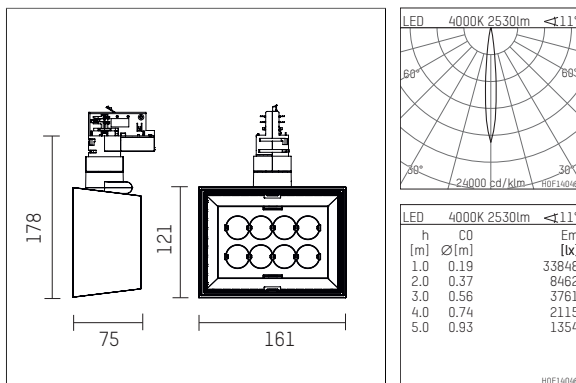

## 123 222 04 906 D | silver

li.co  
spotlight  
LED | 29 W 4000 K

- spotlight li.co
- with 3 circuit DALI adapter
- for Hoffmeister control.x tracks
- circuit selection is possible while adapter is inserted into the track
- passive thermo management
- with LED 2870 lm
- colour temperature: 4000 K
- colour rendering index: CRI >80
- L90 / B10 (50.000h)
- SDCM < 2
- net luminous flux: 2530 lm
- total load: 29 W
- luminous efficacy: 87,2 lm/W
- rotationsymmetrical light distribution, spot
- beam angle: 10 °
- with built in LED power unit, electronic (DALI), 220-240 V, 0/50/60 Hz
- temperature-controlled LED circuit board (NTC)
- amplitude dimming
- dimming range: 100-1 %
- housing of die cast aluminium
- adapter of fibreglass reinforced thermoplastic
- length: 75 mm, width: 161 mm, height: 178 mm
- rotatable 360°, 90° tiltable
- weight: 1,08 kg
- protection rating: IP20
- protection class I
- 5 years Hoffmeister warranty
- Made in Germany
- maximum ambient temperature: 35 ° C
- certificates: manufactured according to DIN VDE 0711 / EN 60598, CE
- colour: silver
- 123 222 04 906 D