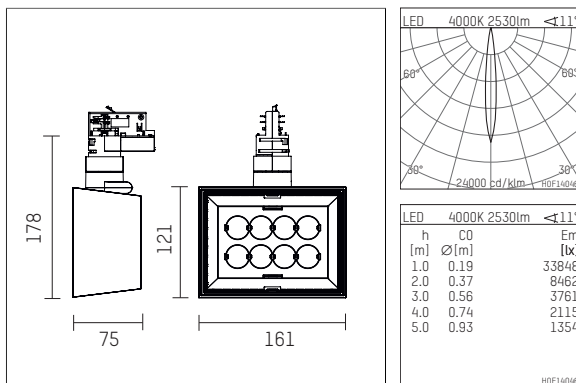

123 222 04 910 D | white

li.co
spotlight
LED | 29 W 4000 K

- spotlight li.co
- with 3 circuit DALI adapter
- for Hoffmeister control.x tracks
- circuit selection is possible while adapter is inserted into the track
- passive thermo management
- with LED 2870 lm
- colour temperature: 4000 K
- colour rendering index: CRI >80
- L90 / B10 (50.000h)
- SDCM < 2
- net luminous flux: 2530 lm
- total load: 29 W
- luminous efficacy: 87,2 lm/W
- rotationsymmetrical light distribution, spot
- beam angle: 10 °
- with built in LED power unit, electronic (DALI), 220-240 V, 0/50/60 Hz
- temperature-controlled LED circuit board (NTC)
- amplitude dimming
- dimming range: 100-1 %
- housing of die cast aluminium
- adapter of fibreglass reinforced thermoplastic
- length: 75 mm, width: 161 mm, height: 178 mm
- rotatable 360°, 90° tiltable
- weight: 1,08 kg
- protection rating: IP20
- protection class I
- 5 years Hoffmeister warranty
- Made in Germany
- maximum ambient temperature: 35 ° C
- certificates: manufactured according to DIN VDE 0711 / EN 60598, CE
- colour: white (RAL9016)
- 123 222 04 910 D