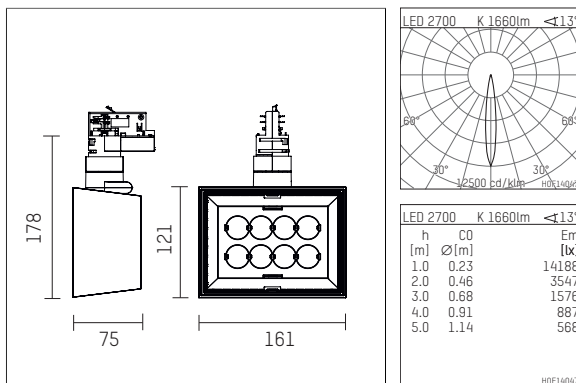

123 223 02 721 D | black

li.co
spotlight
LED | 29 W 2700 K

- spotlight li.co
- with 3 circuit DALI adapter
- for Hoffmeister control.x tracks
- circuit selection is possible while adapter is inserted into the track
- passive thermo management
- with LED 1900 lm
- colour temperature: 2700 K
- colour rendering index: CRI >90
- L90 / B10 (50.000h)
- SDCM < 2
- net luminous flux: 1660 lm
- total load: 29 W
- luminous efficacy: 57,2 lm/W
- rotationsymmetrical light distribution, spot
- beam angle: 15 °
- with built in LED power unit, electronic (DALI), 220-240 V, 0/50/60 Hz
- temperature-controlled LED circuit board (NTC)
- amplitude dimming
- dimming range: 100-1 %
- housing of die cast aluminium
- adapter of fibreglass reinforced thermoplastic
- length: 75 mm, width: 161 mm, height: 178 mm
- rotatable 360°, 90° tiltable
- weight: 1,08 kg
- protection rating: IP20
- protection class I
- 5 years Hoffmeister warranty
- Made in Germany
- maximum ambient temperature: 35 ° C
- certificates: manufactured according to DIN VDE 0711 / EN 60598, CE
- colour: black
- 123 223 02 721 D