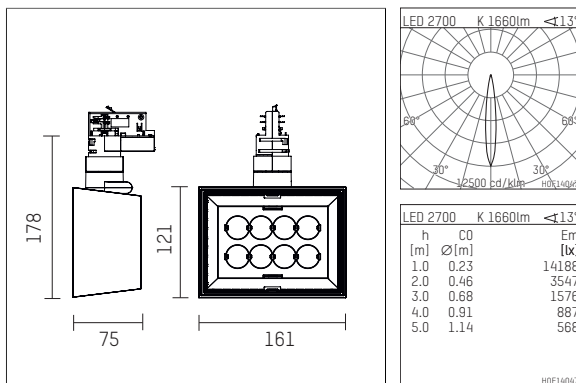

## 123 223 02 906 D | silver

li.co  
spotlight  
LED | 29 W 2700 K

- spotlight li.co
- with 3 circuit DALI adapter
- for Hoffmeister control.x tracks
- circuit selection is possible while adapter is inserted into the track
- passive thermo management
- with LED 1900 lm
- colour temperature: 2700 K
- colour rendering index: CRI >90
- L90 / B10 (50.000h)
- SDCM < 2
- net luminous flux: 1660 lm
- total load: 29 W
- luminous efficacy: 57,2 lm/W
- rotationsymmetrical light distribution, spot
- beam angle: 15 °
- with built in LED power unit, electronic (DALI), 220-240 V, 0/50/60 Hz
- temperature-controlled LED circuit board (NTC)
- amplitude dimming
- dimming range: 100-1 %
- housing of die cast aluminium
- adapter of fibreglass reinforced thermoplastic
- length: 75 mm, width: 161 mm, height: 178 mm
- rotatable 360°, 90° tiltable
- weight: 1,08 kg
- protection rating: IP20
- protection class I
- 5 years Hoffmeister warranty
- Made in Germany
- maximum ambient temperature: 35 ° C
- certificates: manufactured according to DIN VDE 0711 / EN 60598, CE
- colour: silver
- 123 223 02 906 D