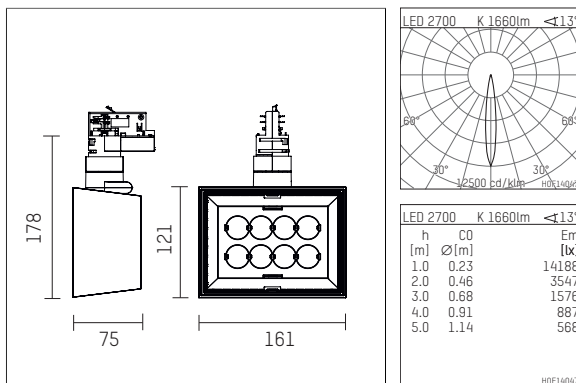

## 123 223 02 910 D | white

li.co  
spotlight  
LED | 29 W 2700 K

- spotlight li.co
- with 3 circuit DALI adapter
- for Hoffmeister control.x tracks
- circuit selection is possible while adapter is inserted into the track
- passive thermo management
- with LED 1900 lm
- colour temperature: 2700 K
- colour rendering index: CRI >90
- L90 / B10 (50.000h)
- SDCM < 2
- net luminous flux: 1660 lm
- total load: 29 W
- luminous efficacy: 57,2 lm/W
- rotationsymmetrical light distribution, spot
- beam angle: 15 °
- with built in LED power unit, electronic (DALI), 220-240 V, 0/50/60 Hz
- temperature-controlled LED circuit board (NTC)
- amplitude dimming
- dimming range: 100-1 %
- housing of die cast aluminium
- adapter of fibreglass reinforced thermoplastic
- length: 75 mm, width: 161 mm, height: 178 mm
- rotatable 360°, 90° tiltable
- weight: 1,08 kg
- protection rating: IP20
- protection class I
- 5 years Hoffmeister warranty
- Made in Germany
- maximum ambient temperature: 35 ° C
- certificates: manufactured according to DIN VDE 0711 / EN 60598, CE
- colour: white (RAL9016)
- 123 223 02 910 D