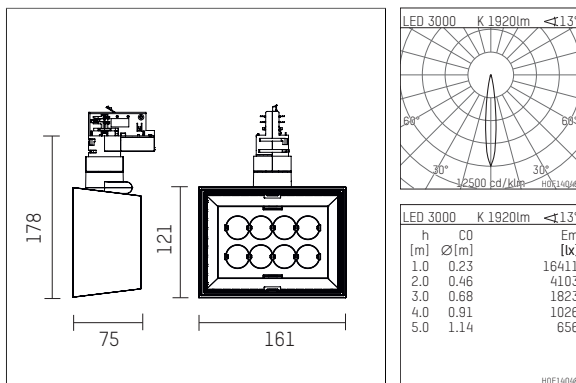

123 223 03 721 D | black

li.co
spotlight
LED | 29 W 3000 K

- spotlight li.co
- with 3 circuit DALI adapter
- for Hoffmeister control.x tracks
- circuit selection is possible while adapter is inserted into the track
- passive thermo management
- with LED 2200 lm
- colour temperature: 3000 K
- colour rendering index: CRI >90
- L90 / B10 (50.000h)
- SDCM < 2
- net luminous flux: 1920 lm
- total load: 29 W
- luminous efficacy: 66,2 lm/W
- rotationsymmetrical light distribution, spot
- beam angle: 15 °
- with built in LED power unit, electronic (DALI), 220-240 V, 0/50/60 Hz
- temperature-controlled LED circuit board (NTC)
- amplitude dimming
- dimming range: 100-1 %
- housing of die cast aluminium
- adapter of fibreglass reinforced thermoplastic
- length: 75 mm, width: 161 mm, height: 178 mm
- rotatable 360°, 90° tiltable
- weight: 1,08 kg
- protection rating: IP20
- protection class I
- 5 years Hoffmeister warranty
- Made in Germany
- maximum ambient temperature: 35 ° C
- certificates: manufactured according to DIN VDE 0711 / EN 60598, CE
- colour: black
- 123 223 03 721 D