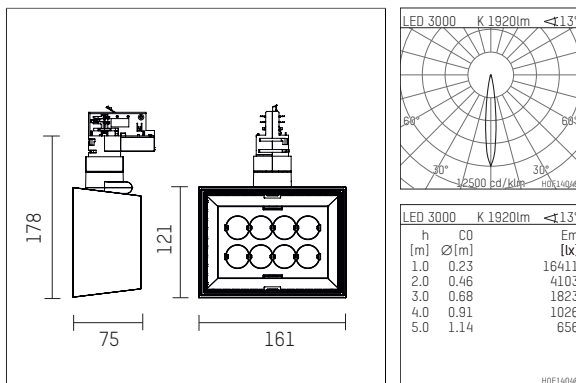

123 223 03 906 D | silver

li.co
spotlight
LED | 29 W 3000 K

- spotlight li.co
- with 3 circuit DALI adapter
- for Hoffmeister control.x tracks
- circuit selection is possible while adapter is inserted into the track
- passive thermo management
- with LED 2200 lm
- colour temperature: 3000 K
- colour rendering index: CRI >90
- L90 / B10 (50.000h)
- SDCM < 2
- net luminous flux: 1920 lm
- total load: 29 W
- luminous efficacy: 66,2 lm/W
- rotationsymmetrical light distribution, spot
- beam angle: 15 °
- with built in LED power unit, electronic (DALI), 220-240 V, 0/50/60 Hz
- temperature-controlled LED circuit board (NTC)
- amplitude dimming
- dimming range: 100-1 %
- housing of die cast aluminium
- adapter of fibreglass reinforced thermoplastic
- length: 75 mm, width: 161 mm, height: 178 mm
- rotatable 360°, 90° tiltable
- weight: 1,08 kg
- protection rating: IP20
- protection class I
- 5 years Hoffmeister warranty
- Made in Germany
- maximum ambient temperature: 35 ° C
- certificates: manufactured according to DIN VDE 0711 / EN 60598, CE
- colour: silver
- 123 223 03 906 D