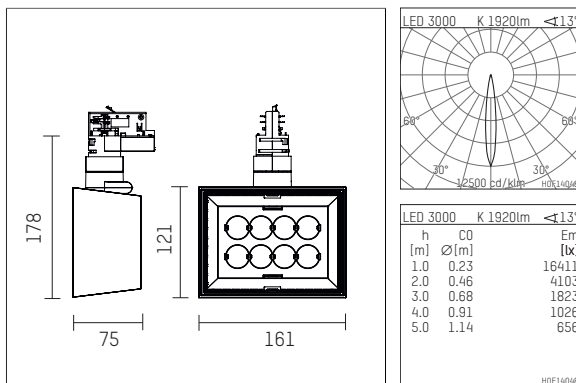

## 123 223 03 910 D | white

li.co  
spotlight  
LED | 29 W 3000 K

- spotlight li.co
- with 3 circuit DALI adapter
- for Hoffmeister control.x tracks
- circuit selection is possible while adapter is inserted into the track
- passive thermo management
- with LED 2200 lm
- colour temperature: 3000 K
- colour rendering index: CRI >90
- L90 / B10 (50.000h)
- SDCM < 2
- net luminous flux: 1920 lm
- total load: 29 W
- luminous efficacy: 66,2 lm/W
- rotationsymmetrical light distribution, spot
- beam angle: 15 °
- with built in LED power unit, electronic (DALI), 220-240 V, 0/50/60 Hz
- temperature-controlled LED circuit board (NTC)
- amplitude dimming
- dimming range: 100-1 %
- housing of die cast aluminium
- adapter of fibreglass reinforced thermoplastic
- length: 75 mm, width: 161 mm, height: 178 mm
- rotatable 360°, 90° tiltable
- weight: 1,08 kg
- protection rating: IP20
- protection class I
- 5 years Hoffmeister warranty
- Made in Germany
- maximum ambient temperature: 35 ° C
- certificates: manufactured according to DIN VDE 0711 / EN 60598, CE
- colour: white (RAL9016)
- 123 223 03 910 D