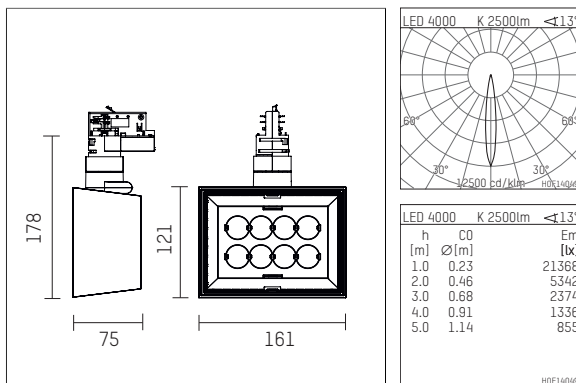

123 223 04 721 D | black

li.co
spotlight
LED | 29 W 4000 K

- spotlight li.co
- with 3 circuit DALI adapter
- for Hoffmeister control.x tracks
- circuit selection is possible while adapter is inserted into the track
- passive thermo management
- with LED 2870 lm
- colour temperature: 4000 K
- colour rendering index: CRI >80
- L90 / B10 (50.000h)
- SDCM < 2
- net luminous flux: 2500 lm
- total load: 29 W
- luminous efficacy: 86,2 lm/W
- rotationsymmetrical light distribution, spot
- beam angle: 15 °
- with built in LED power unit, electronic (DALI), 220-240 V, 0/50/60 Hz
- temperature-controlled LED circuit board (NTC)
- amplitude dimming
- dimming range: 100-1 %
- housing of die cast aluminium
- adapter of fibreglass reinforced thermoplastic
- length: 75 mm, width: 161 mm, height: 178 mm
- rotatable 360°, 90° tiltable
- weight: 1,08 kg
- protection rating: IP20
- protection class I
- 5 years Hoffmeister warranty
- Made in Germany
- maximum ambient temperature: 35 ° C
- certificates: manufactured according to DIN VDE 0711 / EN 60598, CE
- colour: black
- 123 223 04 721 D