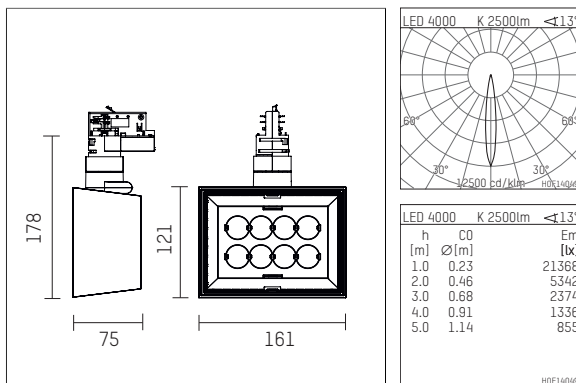

123 223 04 721 | black

li.co
spotlight
LED | 29 W 4000 K

h	CO	Em
[m]	Ø[m]	[lx]
1.0	0.23	21368
2.0	0.46	5342
3.0	0.68	2374
4.0	0.91	1336
5.0	1.14	855

HOFFMEISTER

- spotlight li.co
- with 3 circuit universal adapter
- for Hoffmeister control.x tracks
- circuit selection is possible while adapter is inserted into the track
- passive thermo management
- with LED 2870 lm
- colour temperature: 4000 K
- colour rendering index: CRI >80
- L90 / B10 (50.000h)
- SDCM < 2
- net luminous flux: 2500 lm
- total load: 29 W
- luminous efficacy: 86,2 lm/W
- rotationsymmetrical light distribution, spot
- beam angle: 15 °
- with built in LED power unit, electronic, 220-240 V, 0/50/60 Hz
- temperature-controlled LED circuit board (NTC)
- amplitude dimming
- integrated potentiometer
- dimming range: 100-1 %
- housing of die cast aluminium
- adapter of fibreglass reinforced thermoplastic
- length: 75 mm, width: 161 mm, height: 178 mm
- rotatable 360°, 90° tiltable
- weight: 1,08 kg
- protection rating: IP20
- protection class I
- 5 years Hoffmeister warranty
- Made in Germany
- maximum ambient temperature: 35 ° C
- certificates: manufactured according to DIN VDE 0711 / EN 60598, CE
- colour: black
- 123 223 04 721