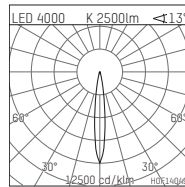

123 223 04 721 | black

li.co
spotlight
LED | 29 W 4000 K

h	CO	Em
[m]	Ø[m]	[lx]
1.0	0.23	21368
2.0	0.46	5342
3.0	0.68	2374
4.0	0.91	1336
5.0	1.14	855

HOFFMEISTER

- spotlight li.co
- with 3 circuit universal adapter
- for Hoffmeister control.x tracks
- circuit selection is possible while adapter is inserted into the track
- passive thermo management
- with LED 2870 lm
- colour temperature: 4000 K
- colour rendering index: CRI >80
- L90 / B10 (50.000h)
- SDCM < 2
- net luminous flux: 2500 lm
- total load: 29 W
- luminous efficacy: 86,2 lm/W
- rotationsymmetrical light distribution, spot
- beam angle: 15 °
- with built in LED power unit, electronic, 220-240 V, 0/50/60 Hz
- temperature-controlled LED circuit board (NTC)
- amplitude dimming
- integrated potentiometer
- dimming range: 100-1 %
- housing of die cast aluminium
- adapter of fibreglass reinforced thermoplastic
- length: 75 mm, width: 161 mm, height: 178 mm
- rotatable 360°, 90° tiltable
- weight: 1,08 kg
- protection rating: IP20
- protection class I
- 5 years Hoffmeister warranty
- Made in Germany
- maximum ambient temperature: 35 ° C
- certificates: manufactured according to DIN VDE 0711 / EN 60598, CE
- colour: black
- 123 223 04 721