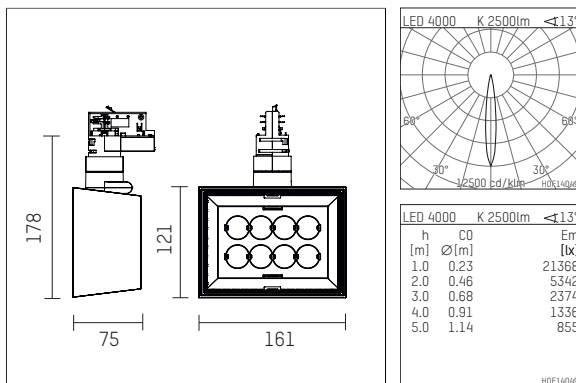

## 123 223 04 906 D | silver

li.co  
spotlight  
LED | 29 W 4000 K

- spotlight li.co
- with 3 circuit DALI adapter
- for Hoffmeister control.x tracks
- circuit selection is possible while adapter is inserted into the track
- passive thermo management
- with LED 2870 lm
- colour temperature: 4000 K
- colour rendering index: CRI >80
- L90 / B10 (50.000h)
- SDCM < 2
- net luminous flux: 2500 lm
- total load: 29 W
- luminous efficacy: 86,2 lm/W
- rotationsymmetrical light distribution, spot
- beam angle: 15 °
- with built in LED power unit, electronic (DALI), 220-240 V, 0/50/60 Hz
- temperature-controlled LED circuit board (NTC)
- amplitude dimming
- dimming range: 100-1 %
- housing of die cast aluminium
- adapter of fibreglass reinforced thermoplastic
- length: 75 mm, width: 161 mm, height: 178 mm
- rotatable 360°, 90° tiltable
- weight: 1,08 kg
- protection rating: IP20
- protection class I
- 5 years Hoffmeister warranty
- Made in Germany
- maximum ambient temperature: 35 ° C
- certificates: manufactured according to DIN VDE 0711 / EN 60598, CE
- colour: silver
- 123 223 04 906 D