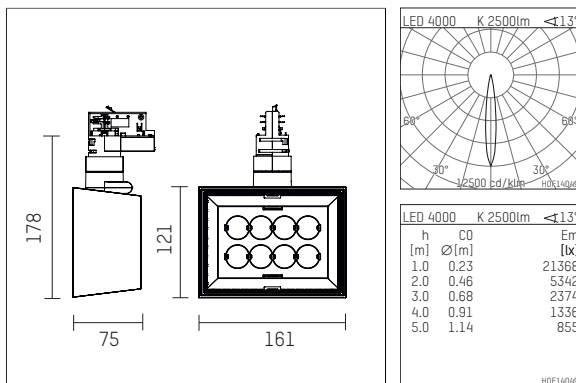

## 123 223 04 910 D | white

li.co  
spotlight  
LED | 29 W 4000 K

- spotlight li.co
- with 3 circuit DALI adapter
- for Hoffmeister control.x tracks
- circuit selection is possible while adapter is inserted into the track
- passive thermo management
- with LED 2870 lm
- colour temperature: 4000 K
- colour rendering index: CRI >80
- L90 / B10 (50.000h)
- SDCM < 2
- net luminous flux: 2500 lm
- total load: 29 W
- luminous efficacy: 86,2 lm/W
- rotationsymmetrical light distribution, spot
- beam angle: 15 °
- with built in LED power unit, electronic (DALI), 220-240 V, 0/50/60 Hz
- temperature-controlled LED circuit board (NTC)
- amplitude dimming
- dimming range: 100-1 %
- housing of die cast aluminium
- adapter of fibreglass reinforced thermoplastic
- length: 75 mm, width: 161 mm, height: 178 mm
- rotatable 360°, 90° tiltable
- weight: 1,08 kg
- protection rating: IP20
- protection class I
- 5 years Hoffmeister warranty
- Made in Germany
- maximum ambient temperature: 35 ° C
- certificates: manufactured according to DIN VDE 0711 / EN 60598, CE
- colour: white (RAL9016)
- 123 223 04 910 D