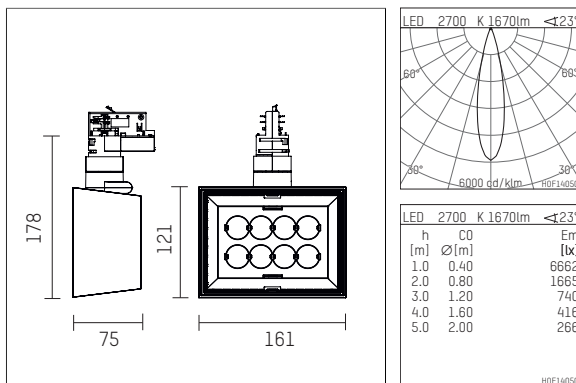

123 224 02 721 D | black

li.co
spotlight
LED | 29 W 2700 K

- spotlight li.co
- with 3 circuit DALI adapter
- for Hoffmeister control.x tracks
- circuit selection is possible while adapter is inserted into the track
- passive thermo management
- with LED 1900 lm
- colour temperature: 2700 K
- colour rendering index: CRI >90
- L90 / B10 (50.000h)
- SDCM < 2
- net luminous flux: 1670 lm
- total load: 29 W
- luminous efficacy: 57,6 lm/W
- rotationsymmetrical light distribution, medium
- beam angle: 25 °
- with built in LED power unit, electronic (DALI), 220-240 V, 0/50/60 Hz
- temperature-controlled LED circuit board (NTC)
- amplitude dimming
- dimming range: 100-1 %
- housing of die cast aluminium
- adapter of fibreglass reinforced thermoplastic
- length: 75 mm, width: 161 mm, height: 178 mm
- rotatable 360°, 90° tiltable
- weight: 1,08 kg
- protection rating: IP20
- protection class I
- 5 years Hoffmeister warranty
- Made in Germany
- maximum ambient temperature: 35 ° C
- certificates: manufactured according to DIN VDE 0711 / EN 60598, CE
- colour: black
- 123 224 02 721 D