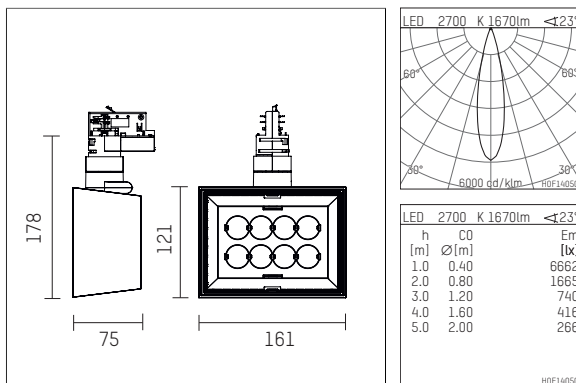

123 224 02 906 D | silver

li.co
spotlight
LED | 29 W 2700 K

- spotlight li.co
- with 3 circuit DALI adapter
- for Hoffmeister control.x tracks
- circuit selection is possible while adapter is inserted into the track
- passive thermo management
- with LED 1900 lm
- colour temperature: 2700 K
- colour rendering index: CRI >90
- L90 / B10 (50.000h)
- SDCM < 2
- net luminous flux: 1670 lm
- total load: 29 W
- luminous efficacy: 57,6 lm/W
- rotationsymmetrical light distribution, medium
- beam angle: 25 °
- with built in LED power unit, electronic (DALI), 220-240 V, 0/50/60 Hz
- temperature-controlled LED circuit board (NTC)
- amplitude dimming
- dimming range: 100-1 %
- housing of die cast aluminium
- adapter of fibreglass reinforced thermoplastic
- length: 75 mm, width: 161 mm, height: 178 mm
- rotatable 360°, 90° tiltable
- weight: 1,08 kg
- protection rating: IP20
- protection class I
- 5 years Hoffmeister warranty
- Made in Germany
- maximum ambient temperature: 35 ° C
- certificates: manufactured according to DIN VDE 0711 / EN 60598, CE
- colour: silver
- 123 224 02 906 D