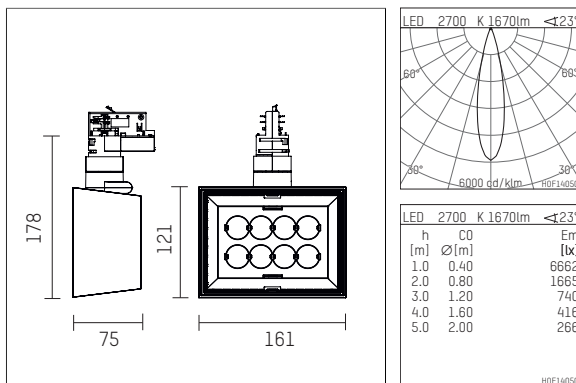

123 224 02 910 D | white

li.co
spotlight
LED | 29 W 2700 K

- spotlight li.co
- with 3 circuit DALI adapter
- for Hoffmeister control.x tracks
- circuit selection is possible while adapter is inserted into the track
- passive thermo management
- with LED 1900 lm
- colour temperature: 2700 K
- colour rendering index: CRI >90
- L90 / B10 (50.000h)
- SDCM < 2
- net luminous flux: 1670 lm
- total load: 29 W
- luminous efficacy: 57,6 lm/W
- rotationsymmetrical light distribution, medium
- beam angle: 25 °
- with built in LED power unit, electronic (DALI), 220-240 V, 0/50/60 Hz
- temperature-controlled LED circuit board (NTC)
- amplitude dimming
- dimming range: 100-1 %
- housing of die cast aluminium
- adapter of fibreglass reinforced thermoplastic
- length: 75 mm, width: 161 mm, height: 178 mm
- rotatable 360°, 90° tiltable
- weight: 1,08 kg
- protection rating: IP20
- protection class I
- 5 years Hoffmeister warranty
- Made in Germany
- maximum ambient temperature: 35 ° C
- certificates: manufactured according to DIN VDE 0711 / EN 60598, CE
- colour: white (RAL9016)
- 123 224 02 910 D