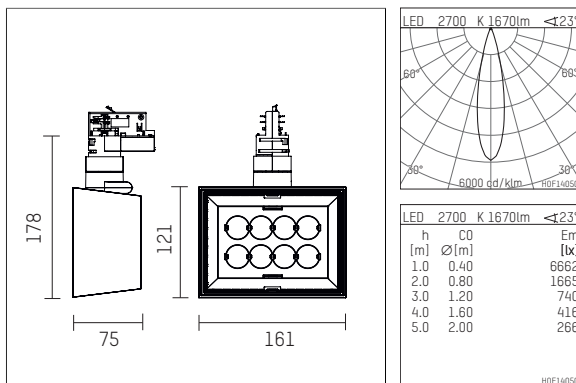

123 224 02 910 | white

li.co
spotlight
LED | 29 W 2700 K

- spotlight li.co
- with 3 circuit universal adapter
- for Hoffmeister control.x tracks
- circuit selection is possible while adapter is inserted into the track
- passive thermo management
- with LED 1900 lm
- colour temperature: 2700 K
- colour rendering index: CRI >90
- L90 / B10 (50.000h)
- SDCM < 2
- net luminous flux: 1670 lm
- total load: 29 W
- luminous efficacy: 57,6 lm/W
- rotationsymmetrical light distribution, medium
- beam angle: 25 °
- with built in LED power unit, electronic, 220-240 V, 0/50/60 Hz
- temperature-controlled LED circuit board (NTC)
- amplitude dimming
- integrated potentiometer
- dimming range: 100-1 %
- housing of die cast aluminium
- adapter of fibreglass reinforced thermoplastic
- length: 75 mm, width: 161 mm, height: 178 mm
- rotatable 360°, 90° tiltable
- weight: 1,08 kg
- protection rating: IP20
- protection class I
- 5 years Hoffmeister warranty
- Made in Germany
- maximum ambient temperature: 35 ° C
- certificates: manufactured according to DIN VDE 0711 / EN 60598, CE
- colour: white (RAL9016)
- 123 224 02 910