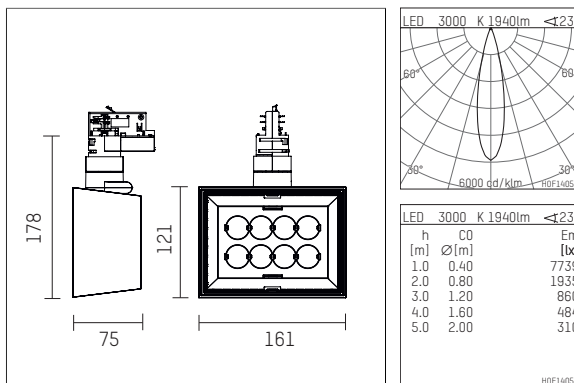

## 123 224 03 906 D | silver

li.co  
spotlight  
LED | 29 W 3000 K

- spotlight li.co
- with 3 circuit DALI adapter
- for Hoffmeister control.x tracks
- circuit selection is possible while adapter is inserted into the track
- passive thermo management
- with LED 2200 lm
- colour temperature: 3000 K
- colour rendering index: CRI >90
- L90 / B10 (50.000h)
- SDCM < 2
- net luminous flux: 1940 lm
- total load: 29 W
- luminous efficacy: 66,9 lm/W
- rotationsymmetrical light distribution, medium
- beam angle: 25 °
- with built in LED power unit, electronic (DALI), 220-240 V, 0/50/60 Hz
- temperature-controlled LED circuit board (NTC)
- amplitude dimming
- dimming range: 100-1 %
- housing of die cast aluminium
- adapter of fibreglass reinforced thermoplastic
- length: 75 mm, width: 161 mm, height: 178 mm
- rotatable 360°, 90° tiltable
- weight: 1,08 kg
- protection rating: IP20
- protection class I
- 5 years Hoffmeister warranty
- Made in Germany
- maximum ambient temperature: 35 ° C
- certificates: manufactured according to DIN VDE 0711 / EN 60598, CE
- colour: silver
- 123 224 03 906 D