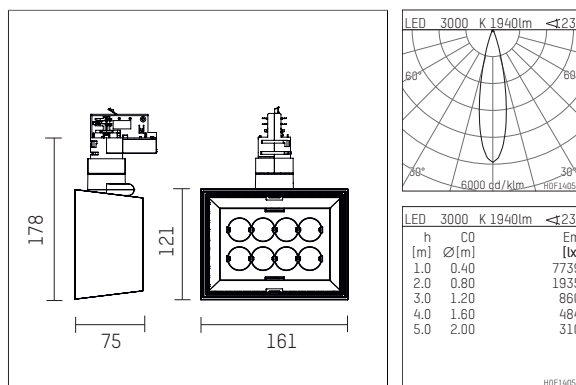

## 123 224 03 910 D | white

li.co  
spotlight  
LED | 29 W 3000 K

- spotlight li.co
- with 3 circuit DALI adapter
- for Hoffmeister control.x tracks
- circuit selection is possible while adapter is inserted into the track
- passive thermo management
- with LED 2200 lm
- colour temperature: 3000 K
- colour rendering index: CRI >90
- L90 / B10 (50.000h)
- SDCM < 2
- net luminous flux: 1940 lm
- total load: 29 W
- luminous efficacy: 66,9 lm/W
- rotationsymmetrical light distribution, medium
- beam angle: 25 °
- with built in LED power unit, electronic (DALI), 220-240 V, 0/50/60 Hz
- temperature-controlled LED circuit board (NTC)
- amplitude dimming
- dimming range: 100-1 %
- housing of die cast aluminium
- adapter of fibreglass reinforced thermoplastic
- length: 75 mm, width: 161 mm, height: 178 mm
- rotatable 360°, 90° tiltable
- weight: 1,08 kg
- protection rating: IP20
- protection class I
- 5 years Hoffmeister warranty
- Made in Germany
- maximum ambient temperature: 35 ° C
- certificates: manufactured according to DIN VDE 0711 / EN 60598, CE
- colour: white (RAL9016)
- 123 224 03 910 D