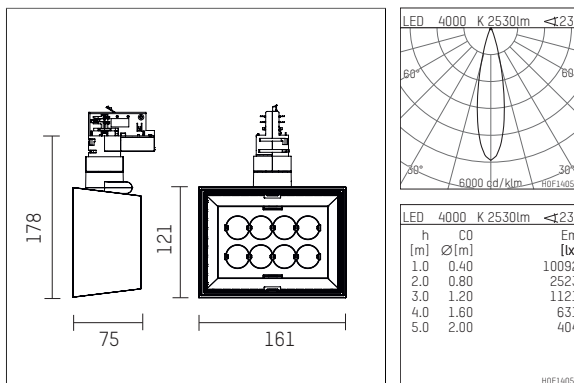

## 123 224 04 721 D | black

li.co  
spotlight  
LED | 29 W 4000 K

- spotlight li.co
- with 3 circuit DALI adapter
- for Hoffmeister control.x tracks
- circuit selection is possible while adapter is inserted into the track
- passive thermo management
- with LED 2870 lm
- colour temperature: 4000 K
- colour rendering index: CRI >80
- L90 / B10 (50.000h)
- SDCM < 2
- net luminous flux: 2530 lm
- total load: 29 W
- luminous efficacy: 87,2 lm/W
- rotationsymmetrical light distribution, medium
- beam angle: 25 °
- with built in LED power unit, electronic (DALI), 220-240 V, 0/50/60 Hz
- temperature-controlled LED circuit board (NTC)
- amplitude dimming
- dimming range: 100-1 %
- housing of die cast aluminium
- adapter of fibreglass reinforced thermoplastic
- length: 75 mm, width: 161 mm, height: 178 mm
- rotatable 360°, 90° tiltable
- weight: 1,08 kg
- protection rating: IP20
- protection class I
- 5 years Hoffmeister warranty
- Made in Germany
- maximum ambient temperature: 35 ° C
- certificates: manufactured according to DIN VDE 0711 / EN 60598, CE
- colour: black
- 123 224 04 721 D